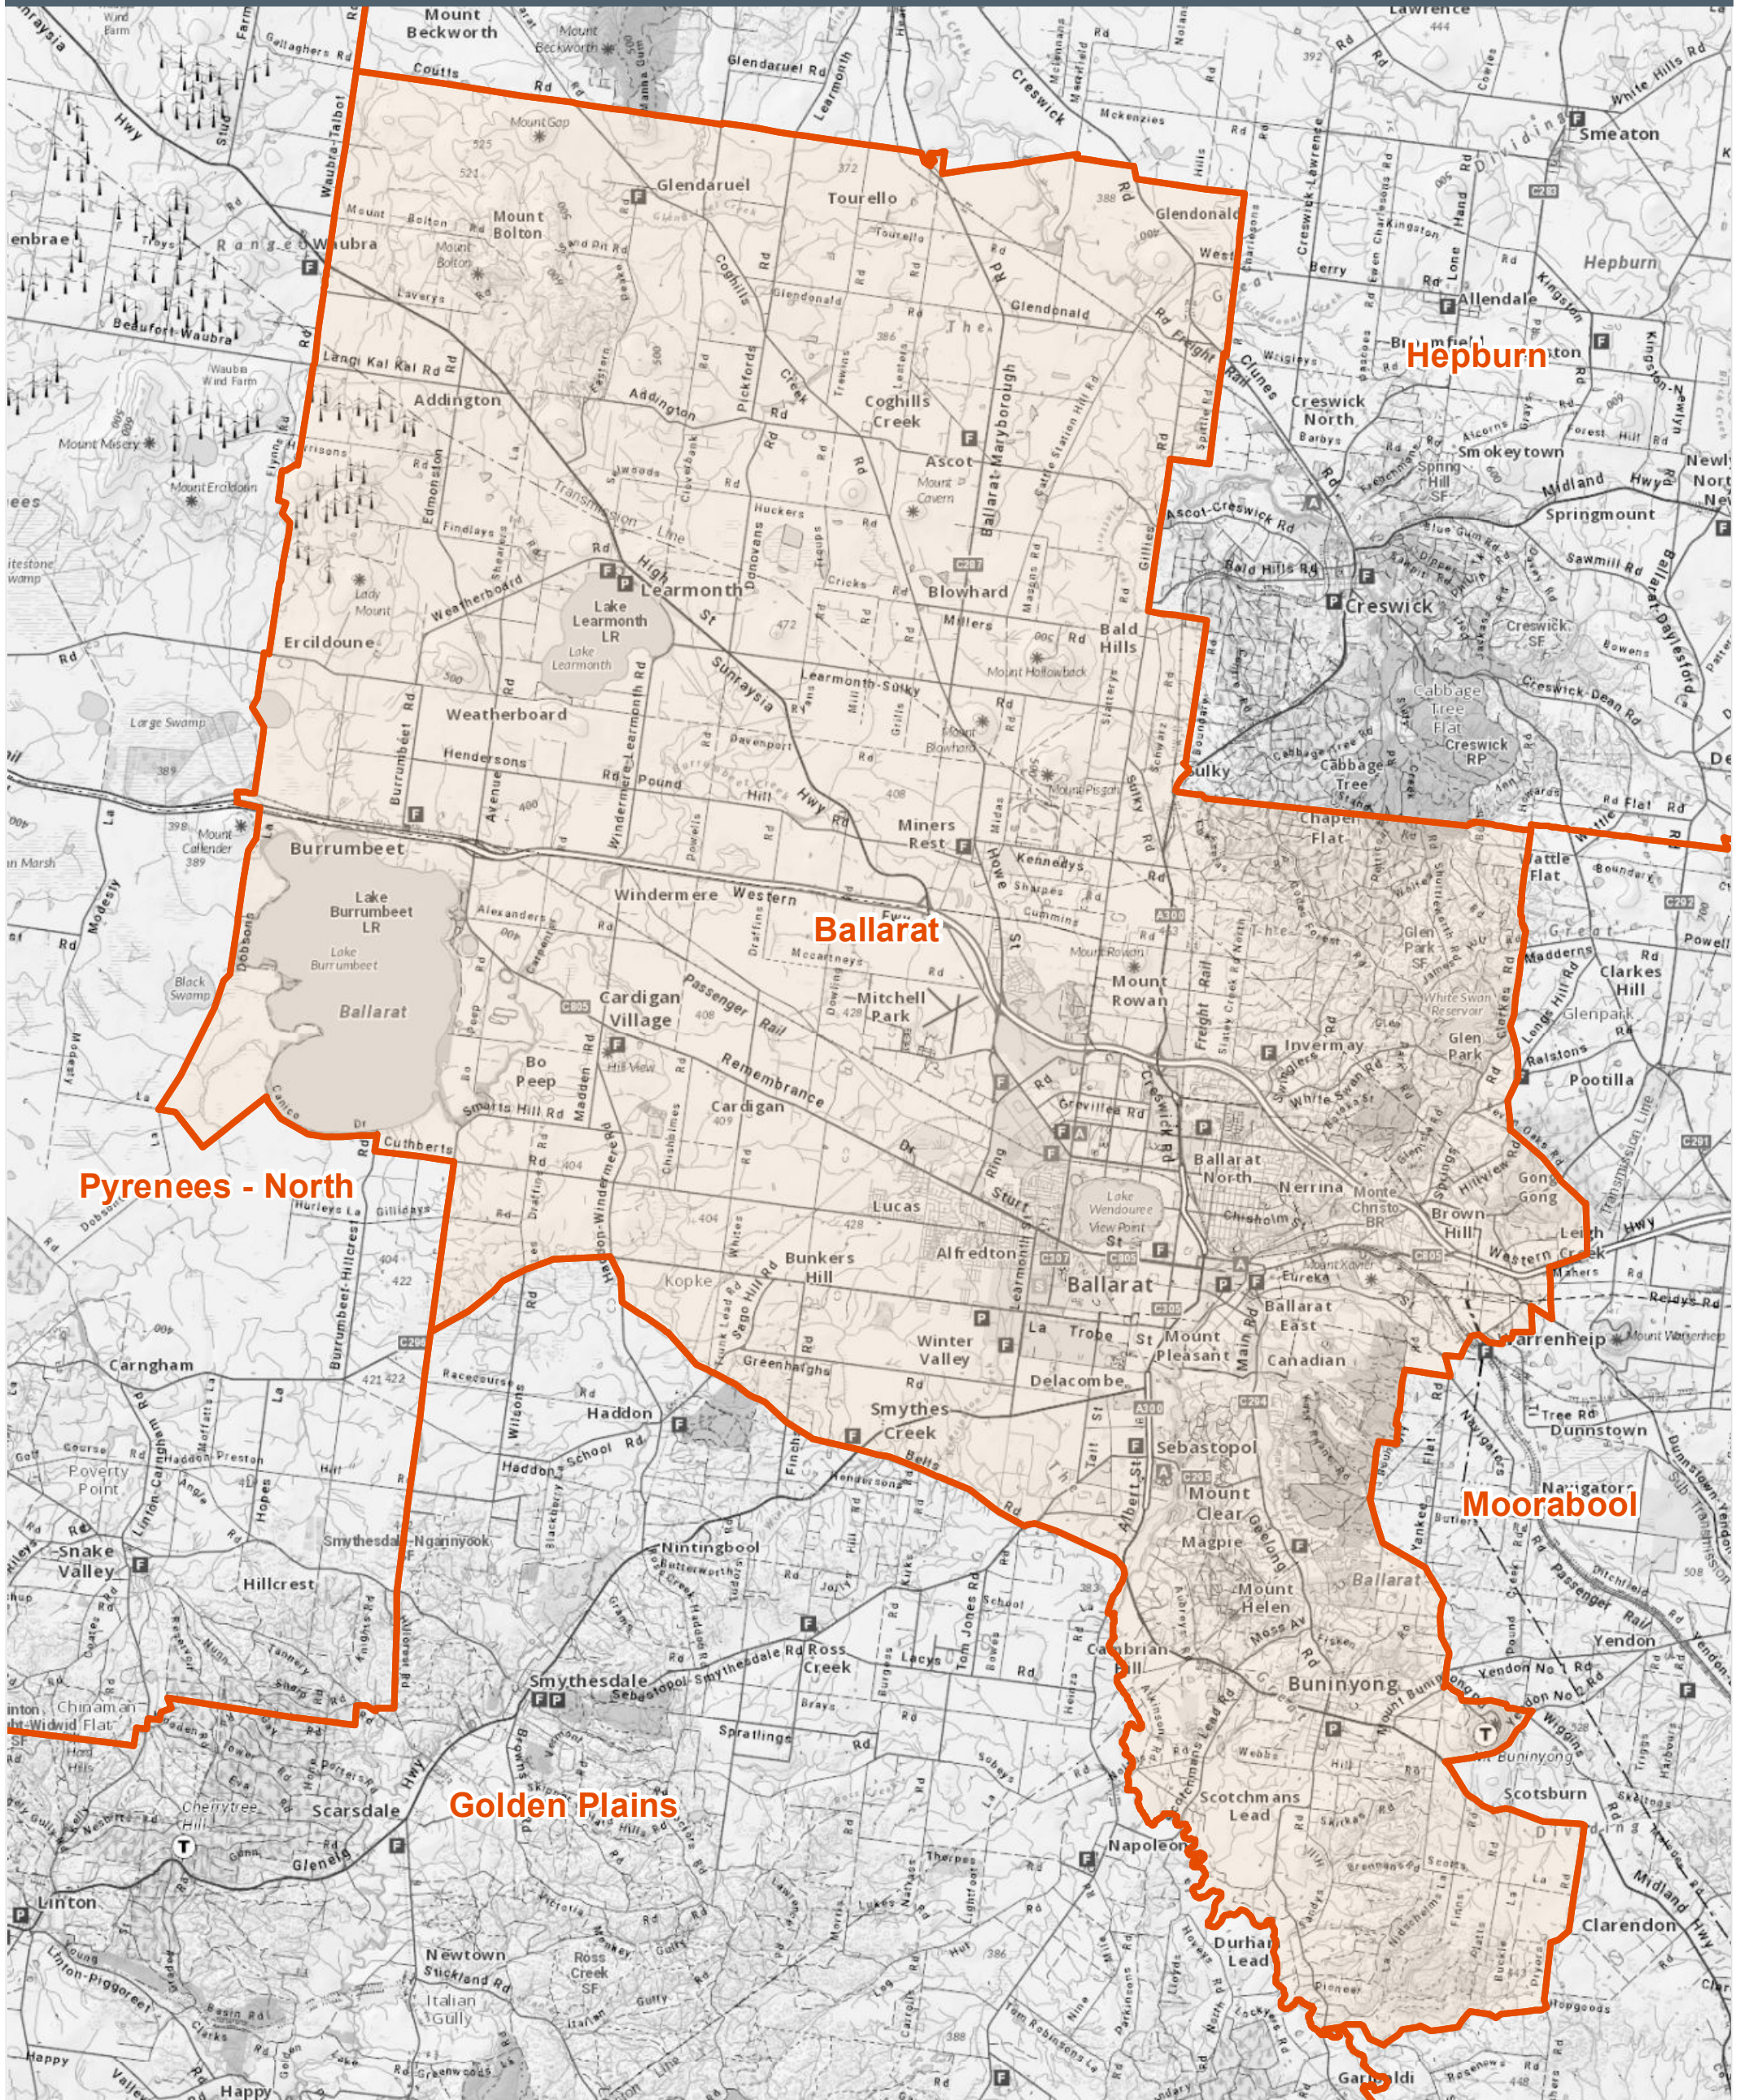

Fire Danger Period Areas - Ballarat

Explanation: Some municipalities (shire or council) are split into smaller areas for Fire Danger Period Declarations. This map helps understand where these splits are.

Disclaimer:
This map is a snapshot generated from Victorian Government data as well as data from various other sources. This does not guarantee that the publication is without flaw of any kind or is wholly appropriate for your particular purposes and therefore disclaims all liability for error, loss or damage which may arise from reliance upon it. All persons accessing this information should make appropriate enquiries to assess the currency of the data.

Legend

Fire Danger Period Areas