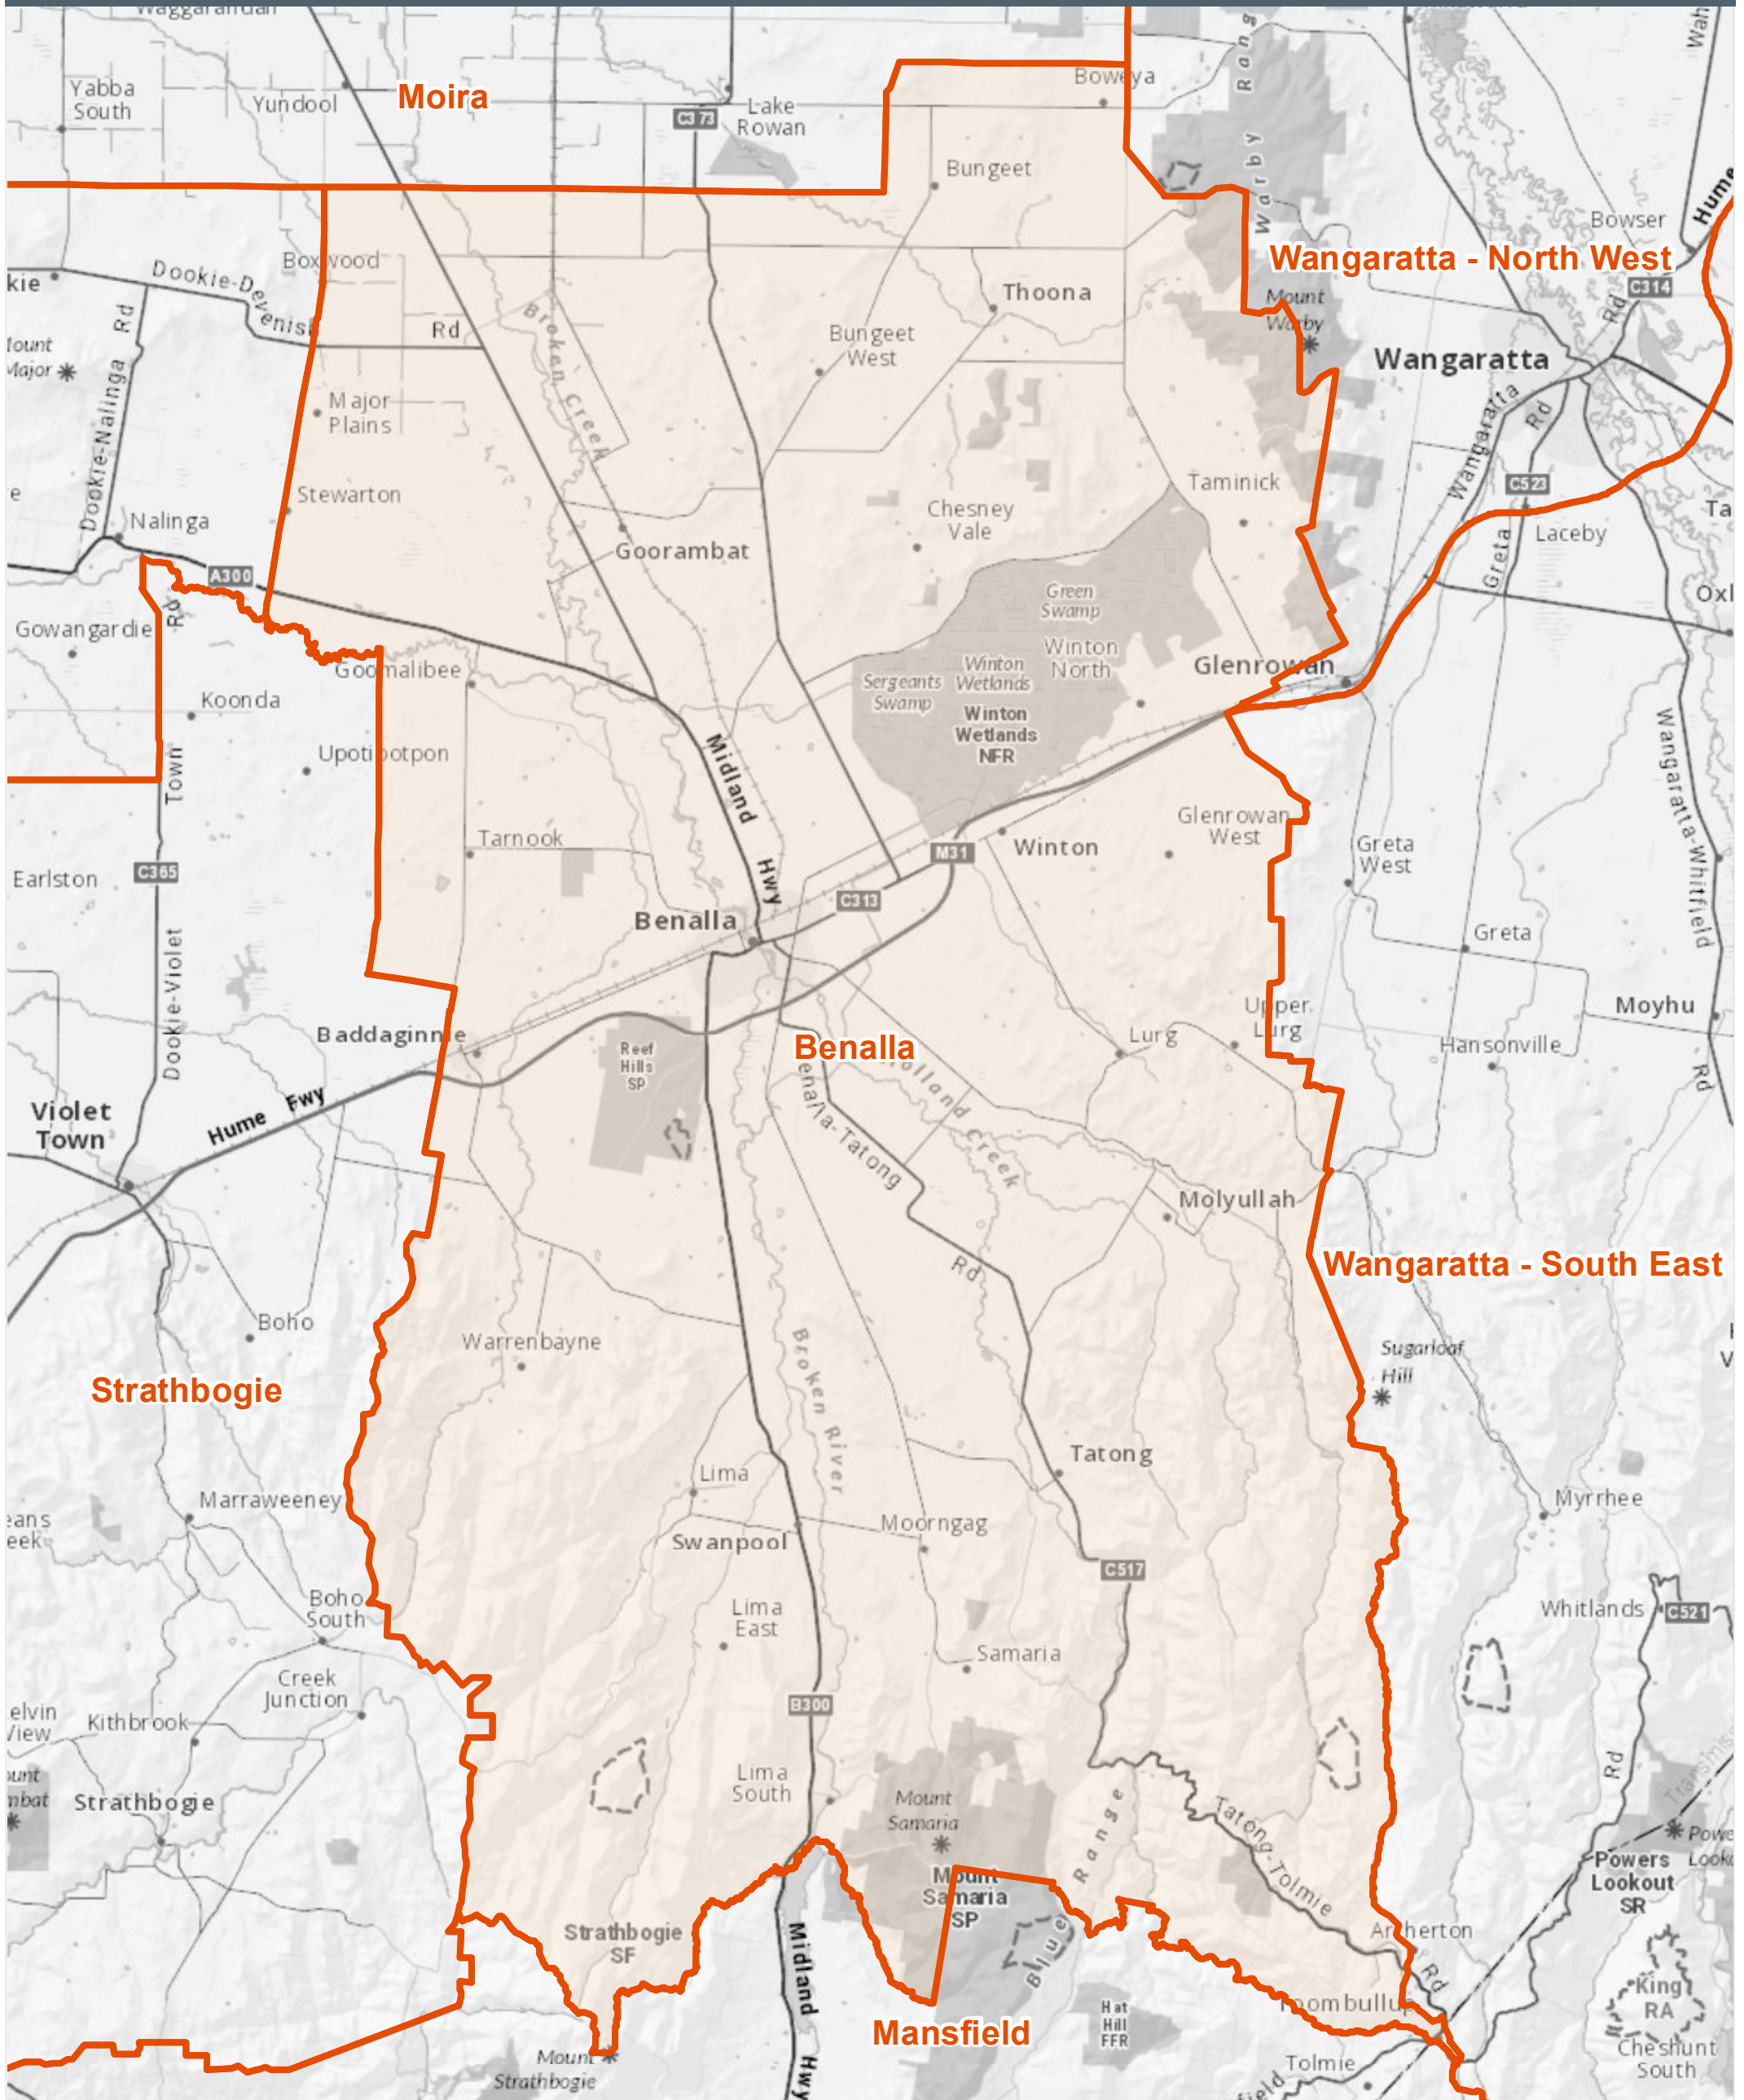

Fire Danger Period Areas - Benalla

Explanation: Some municipalities (shire or council) are split into smaller areas for Fire Danger Period Declarations. This map helps understand where these splits are.

Disclaimer:
This map is a snapshot generated from Victorian Government data as well as data from various other sources. This does not guarantee that the publication is without flaw of any kind or is wholly appropriate for your particular purposes and therefore disclaims all liability for error, loss or damage which may arise from reliance upon it. All persons accessing this information should make appropriate enquiries to assess the currency of the data.

Legend

Fire Danger Period Areas