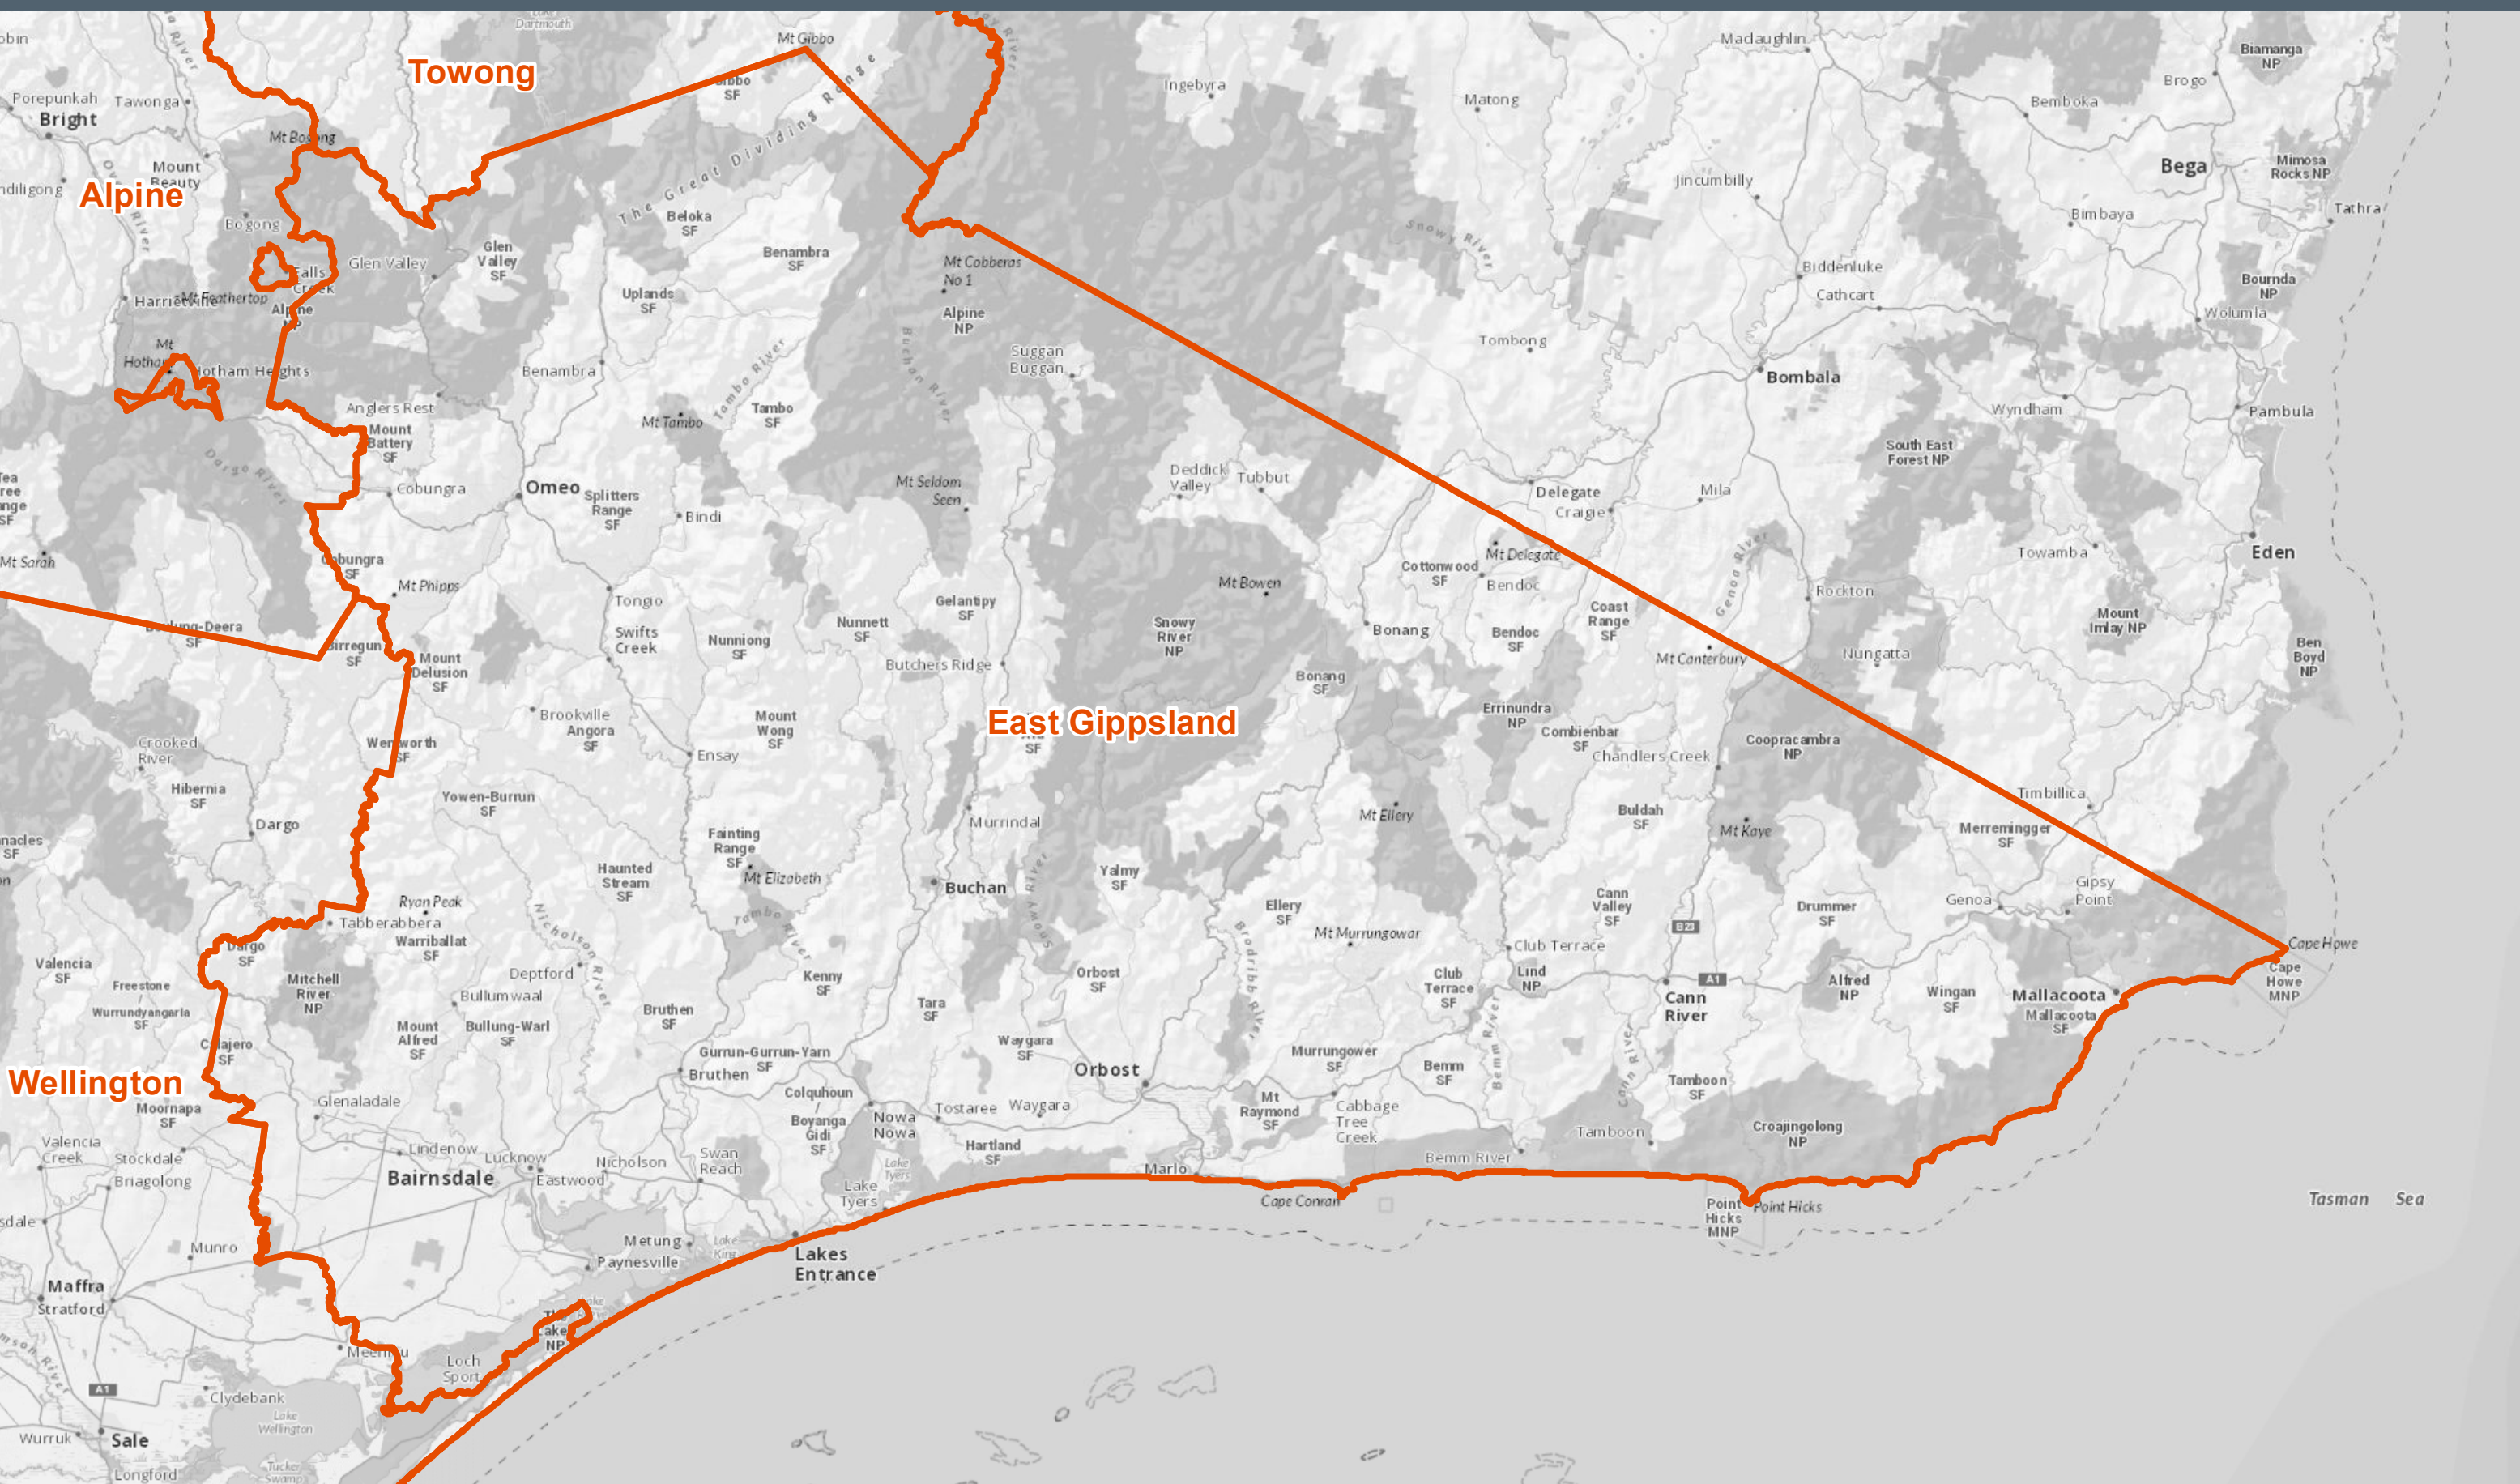

Fire Danger Period Areas - East Gippsland

Legend

 Fire Danger Period Areas

Disclaimer: This map is a snapshot generated from Victorian Government data as well as data from various other sources. This does not guarantee that the publication is without flaw of any kind or is wholly appropriate for your particular purposes and therefore disclaims all liability for error, loss or damage which may arise from reliance upon it. All persons accessing this information should make appropriate enquiries to assess the currency of the data.

Explanation: Some municipalities (shire or council) are split into smaller areas for Fire Danger Period Declarations. This map helps understand where these splits are.

Job ID: 20201013000 / BIP-1357
Date Prepared: 26/10/2020