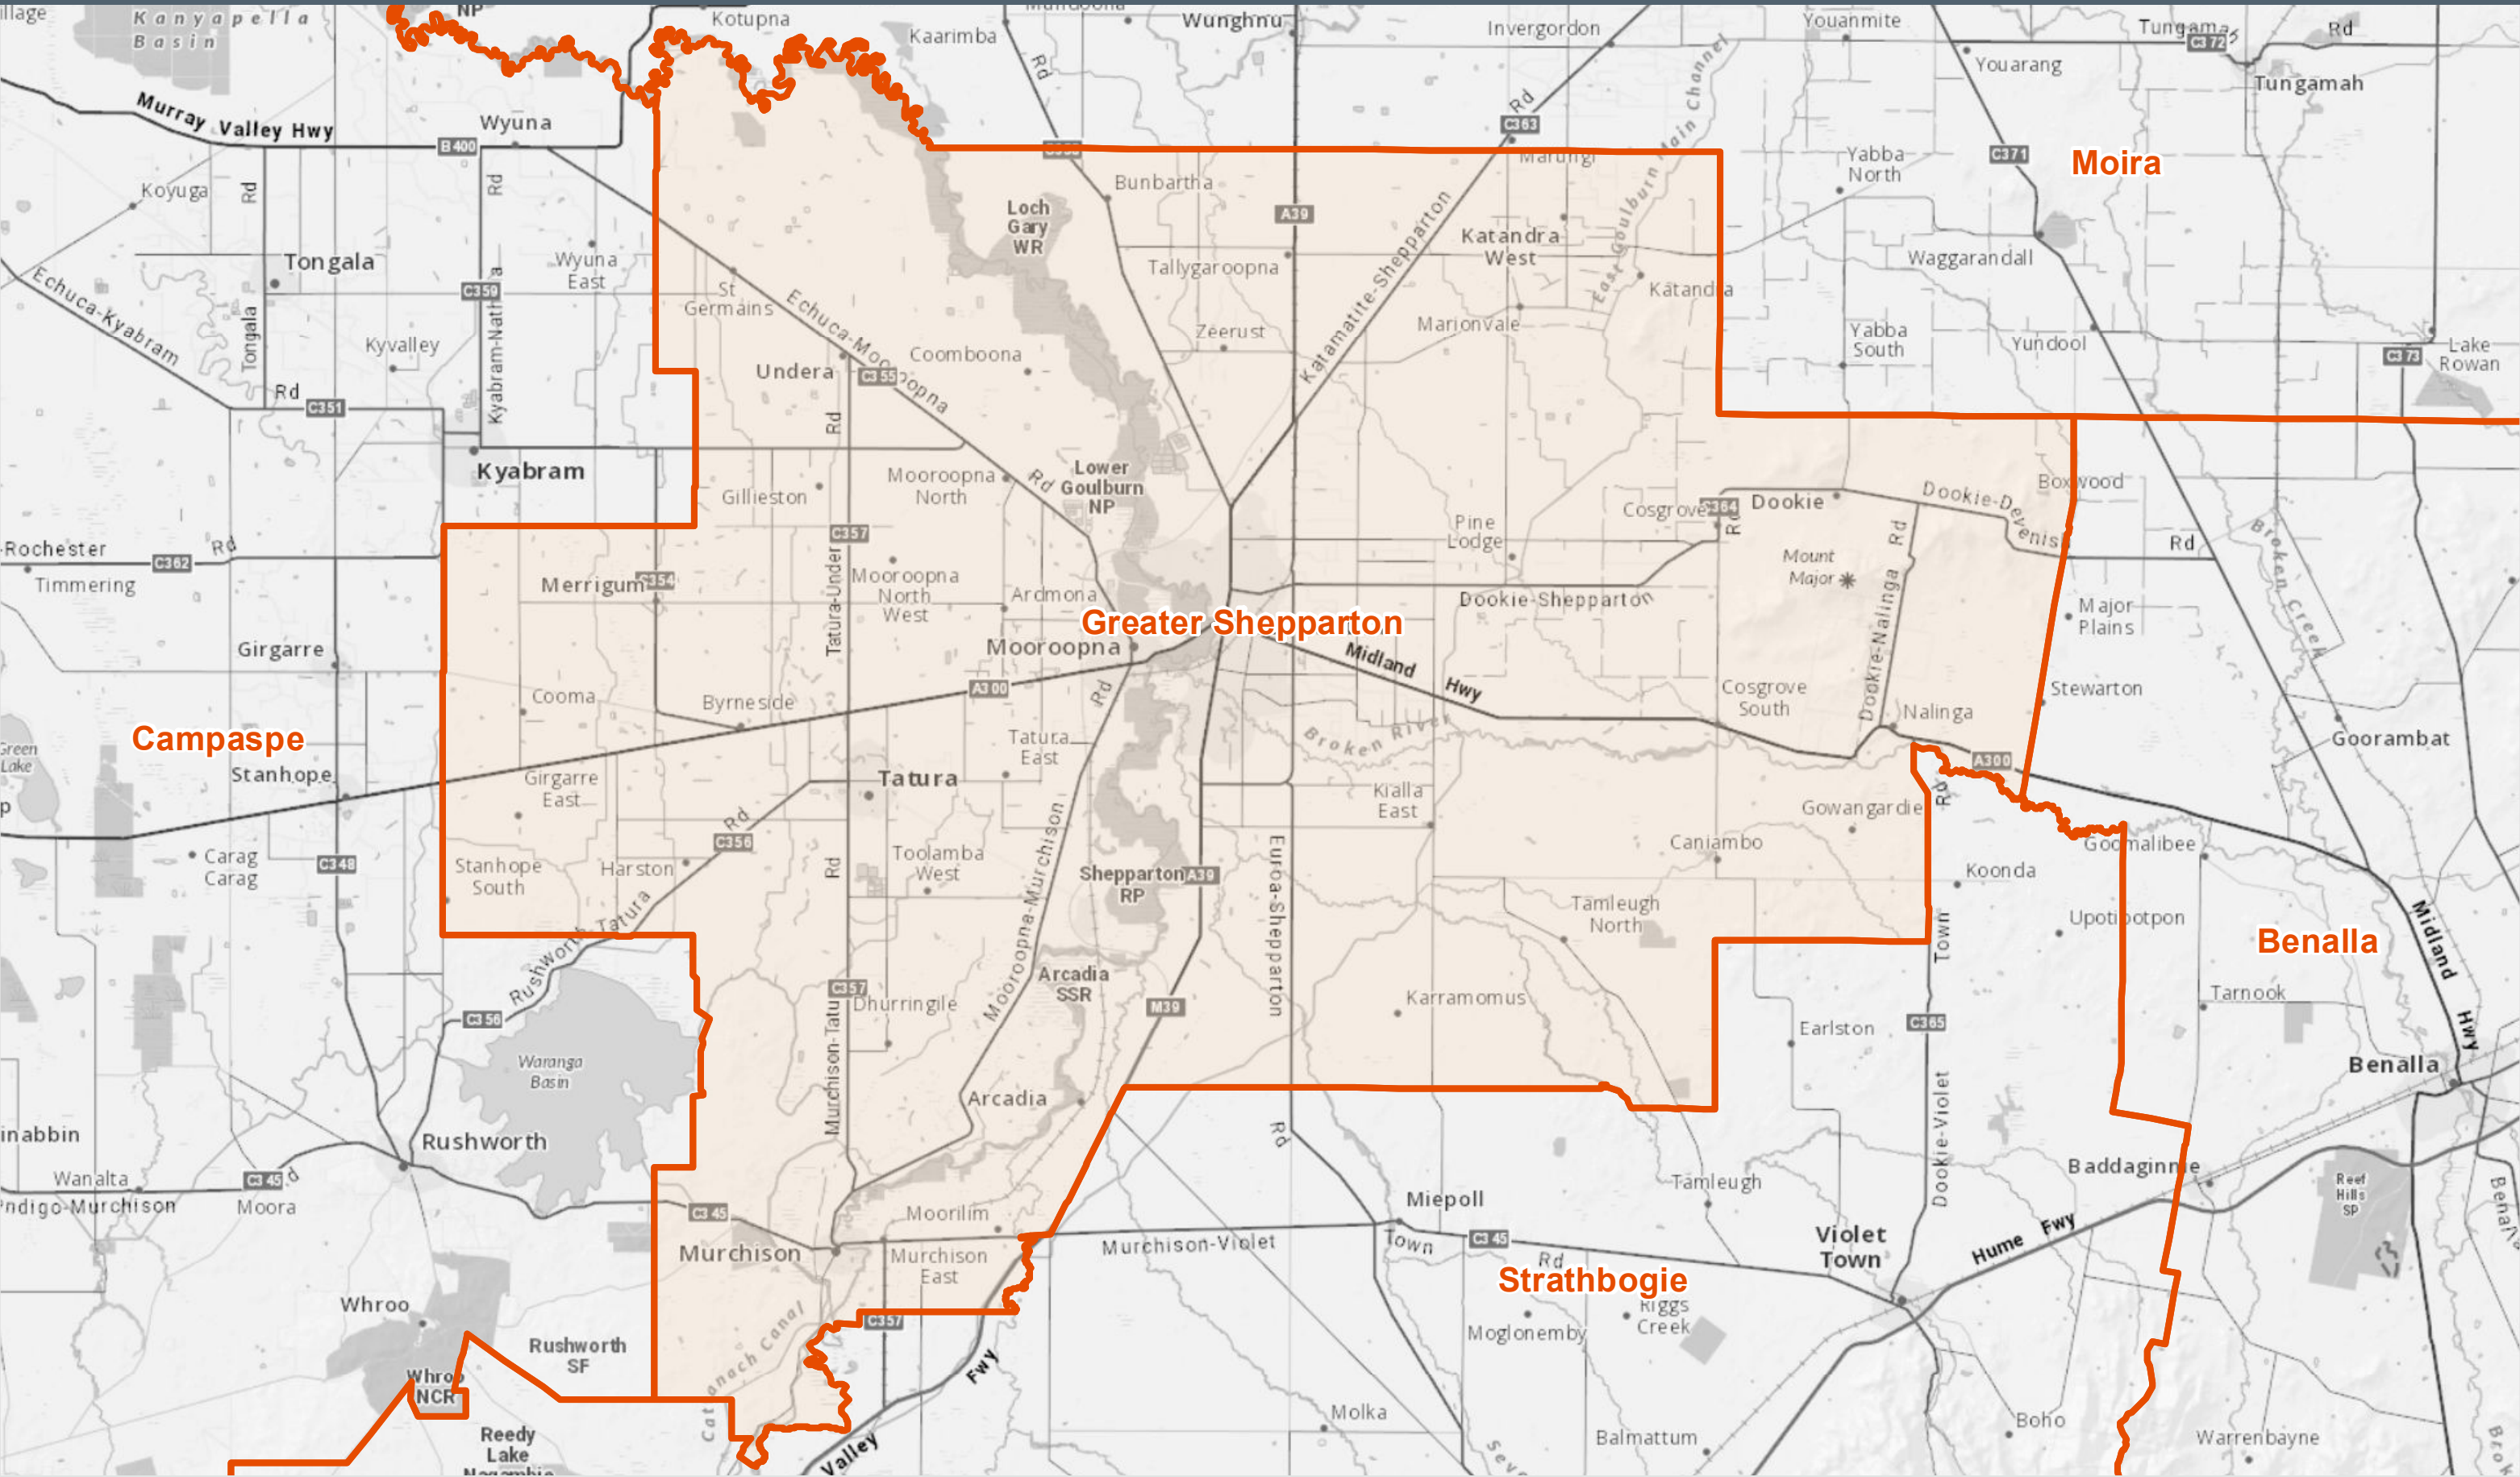

# Fire Danger Period Areas - Greater Shepparton

**Disclaimer:** This map is a snapshot generated from Victorian Government data as well as data from various other sources. This does not guarantee that the publication is without flaw of any kind or is wholly appropriate for your particular purposes and therefore disclaims all liability for error, loss or damage which may arise from reliance upon it. All persons accessing this information should make appropriate enquiries to assess the currency of the data.

**Explanation:** Some municipalities (shire or council) are split into smaller areas for Fire Danger Period Declarations. This map helps understand where these splits are.

Job ID: 20201013000 / BIP-1357  
Date Prepared: 26/10/2020

**Legend**

Fire Danger Period Areas