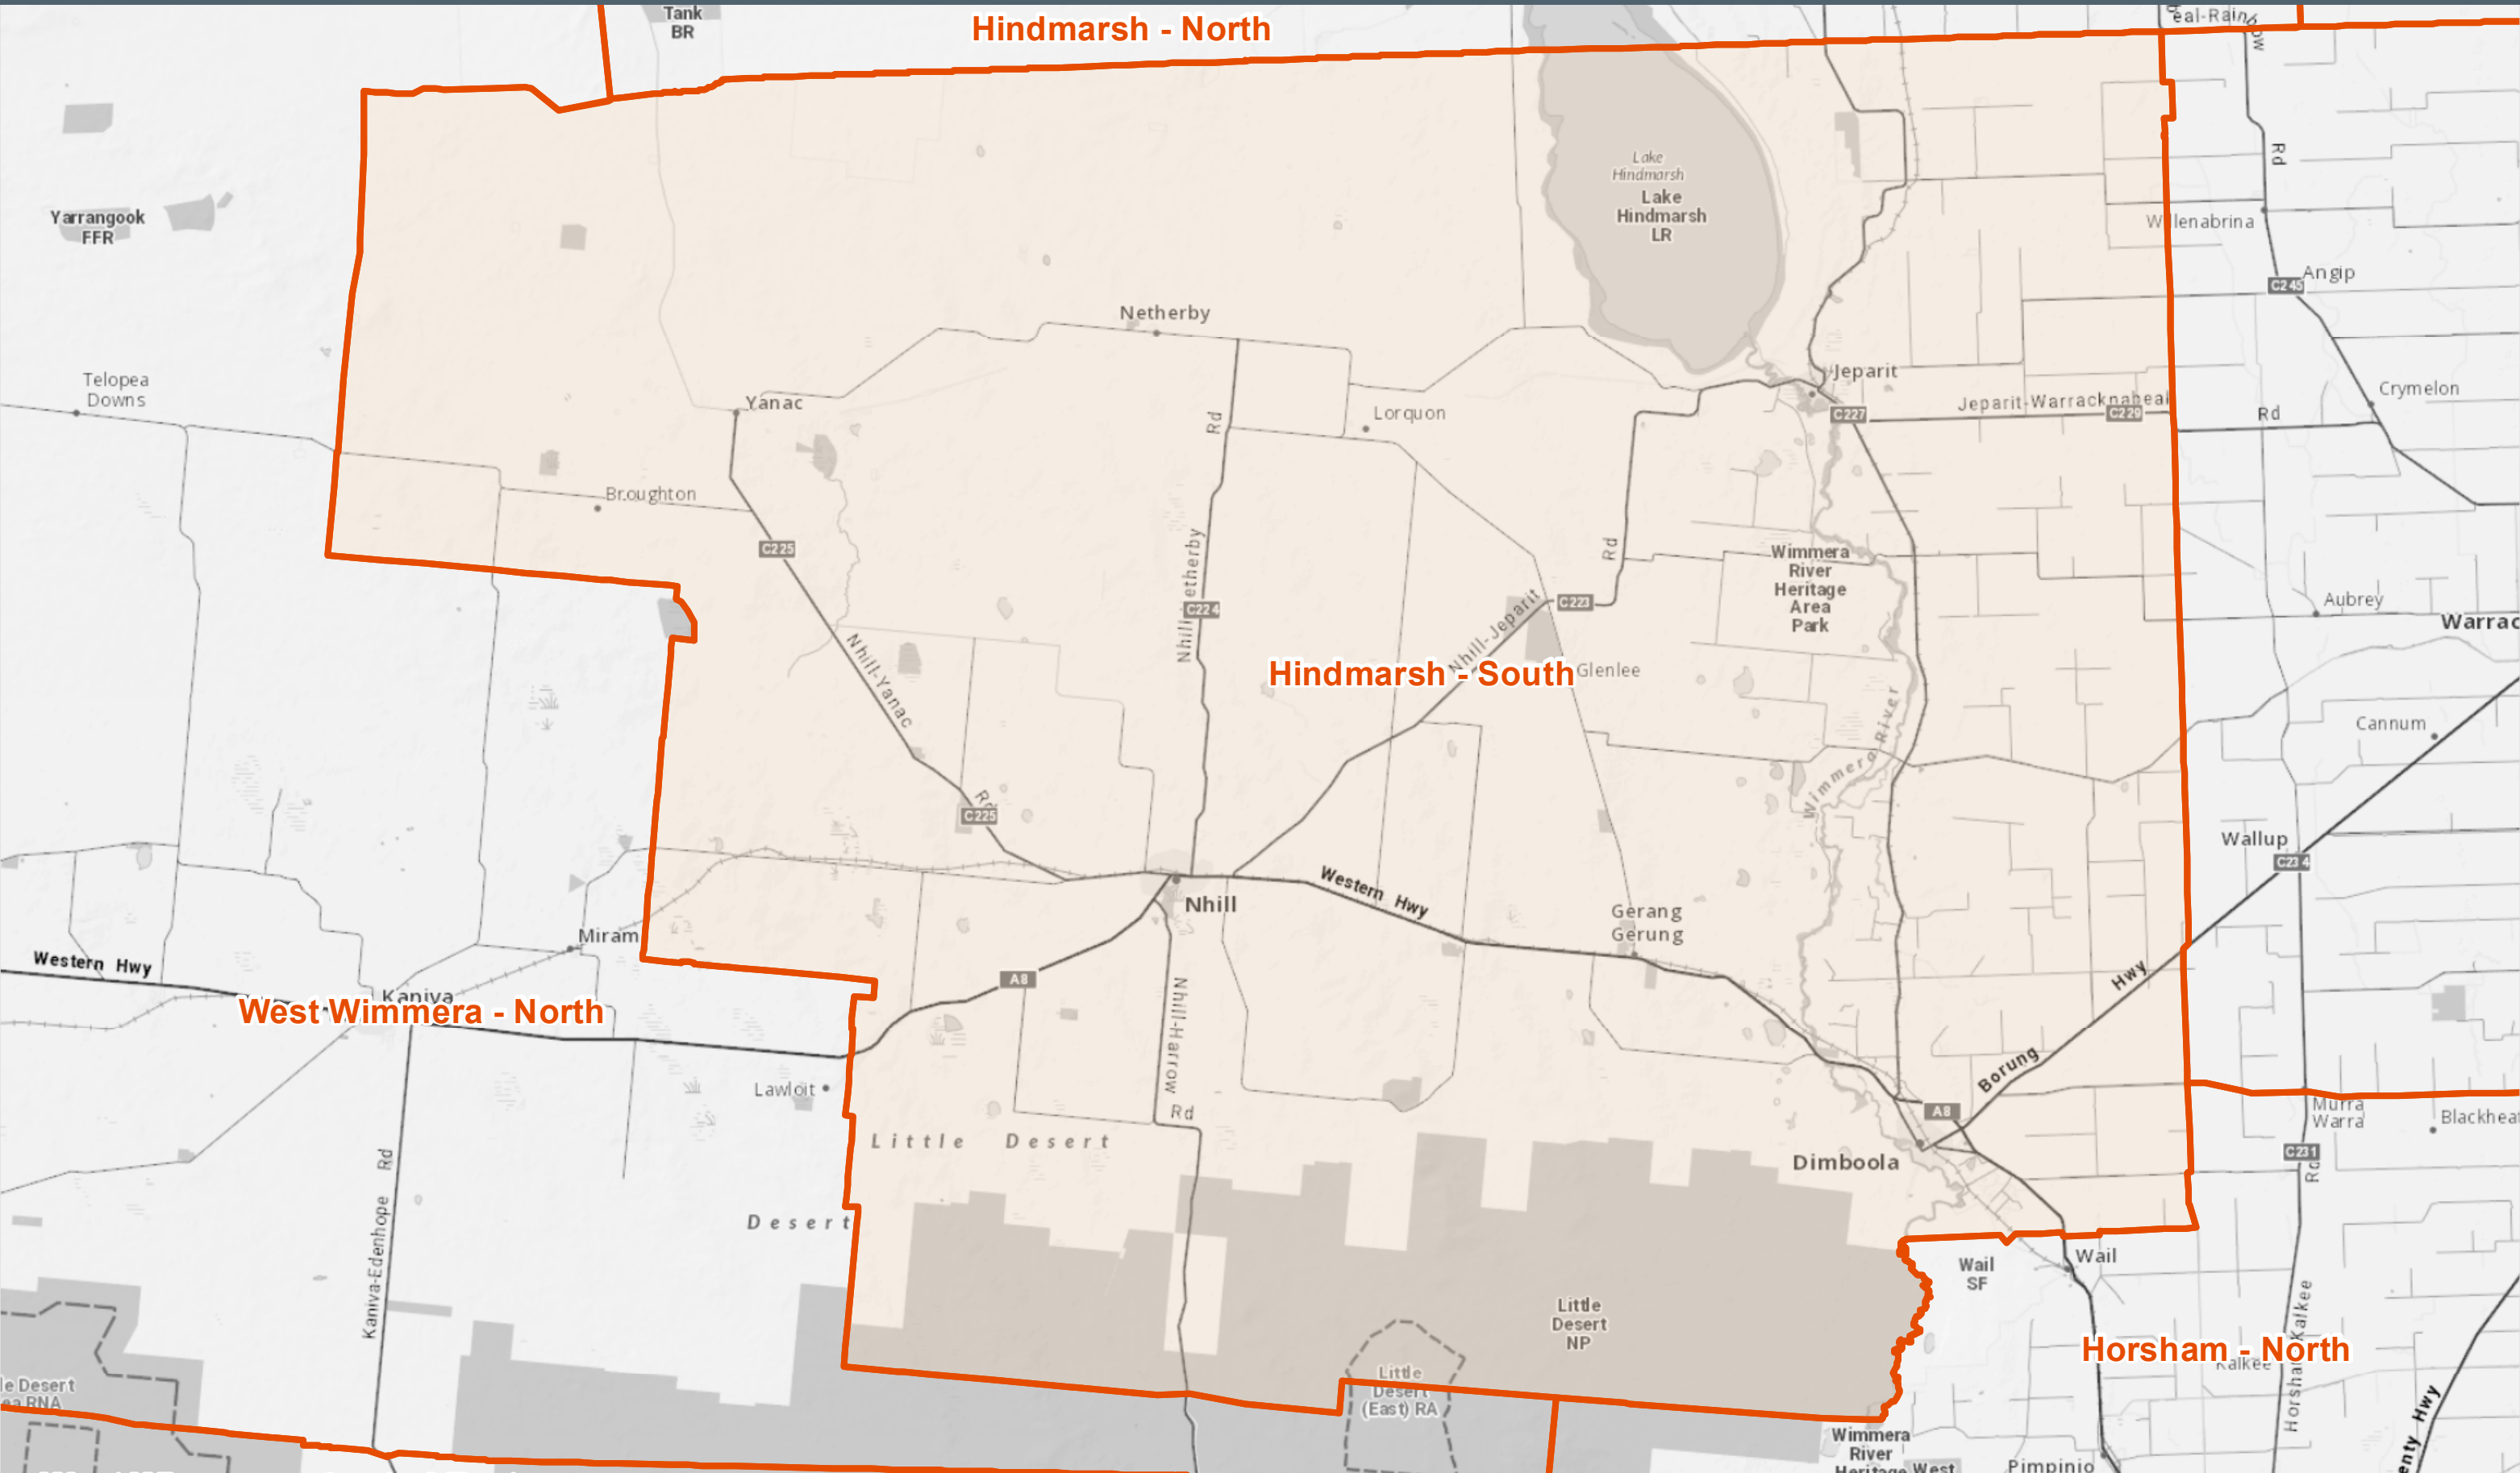

Fire Danger Period Areas - Hindmarsh - South

Disclaimer: This map is a snapshot generated from Victorian Government data as well as data from various other sources. This does not guarantee that the publication is without flaw of any kind or is wholly appropriate for your particular purposes and therefore disclaims all liability for error, loss or damage which may arise from reliance upon it. All persons accessing this information should make appropriate enquiries to assess the currency of the data.

Explanation: Some municipalities (shire or council) are split into smaller areas for Fire Danger Period Declarations. This map helps understand where these splits are.

Job ID: 20201013000 / BIP-1357
Date Prepared: 26/10/2020

Legend

Fire Danger Period Areas