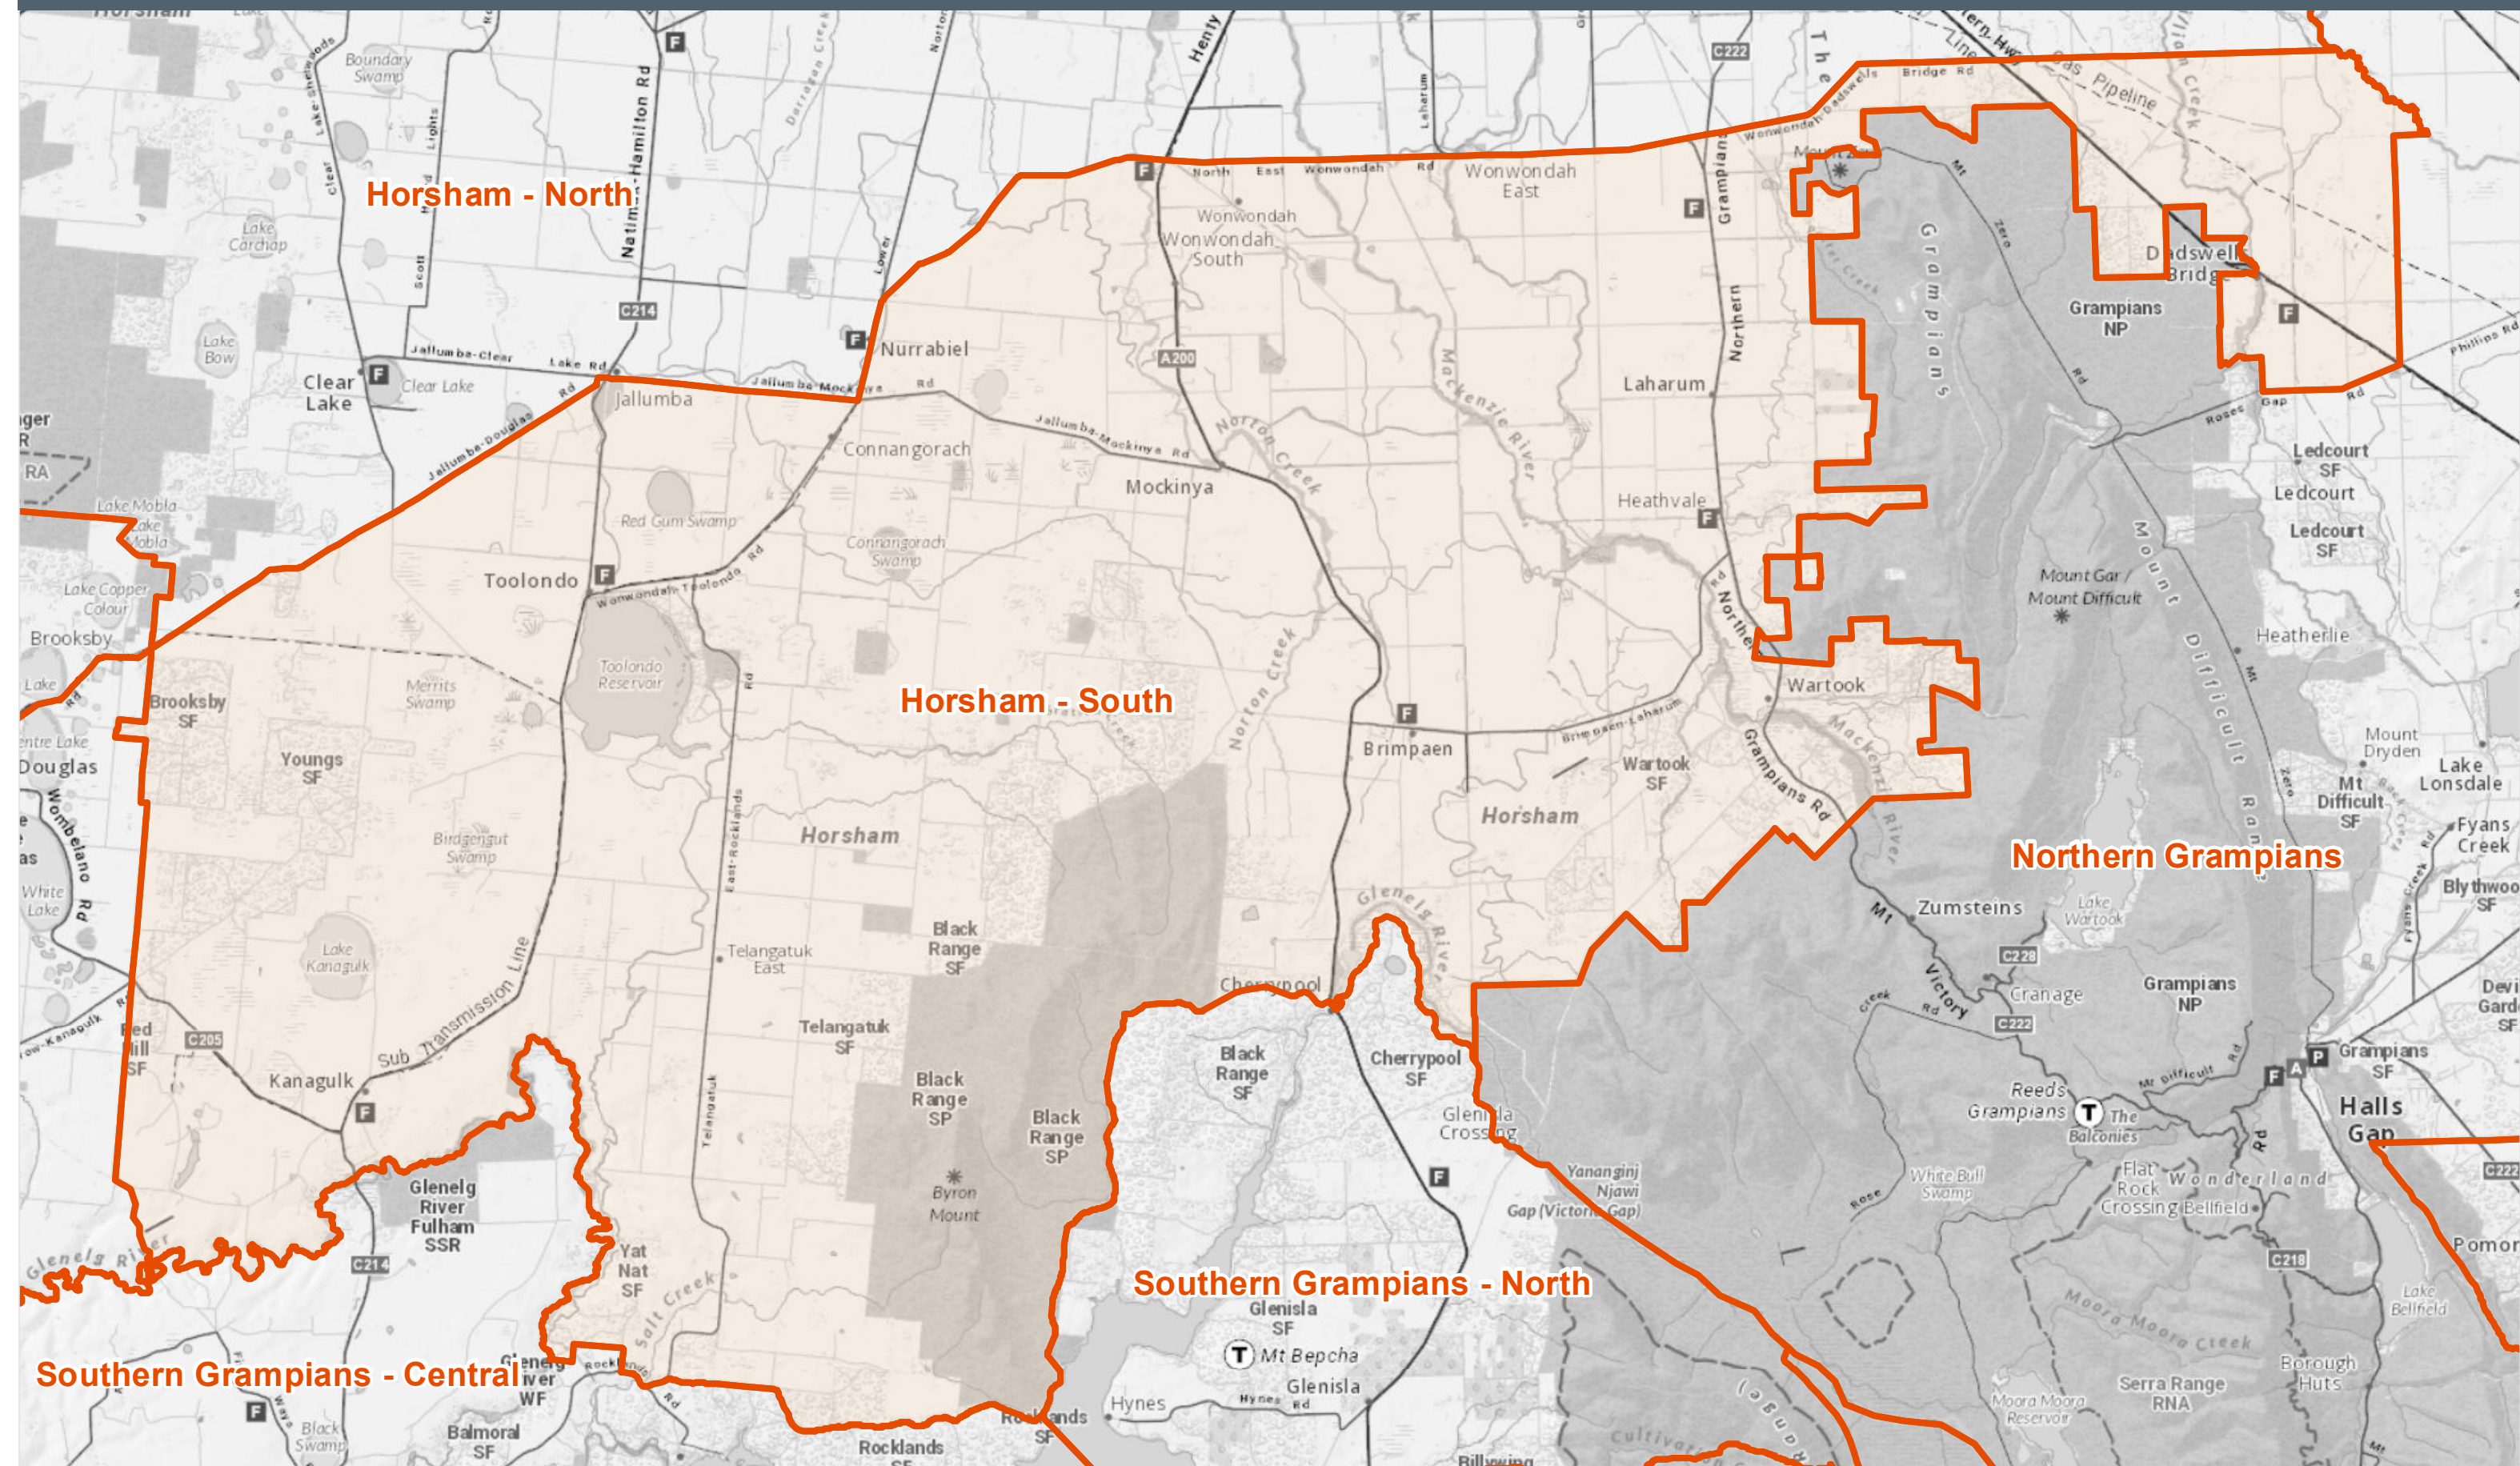

Fire Danger Period Areas - Horsham - South

Legend

Fire Danger Period Areas

Disclaimer:
This map is a snapshot generated from Victorian Government data as well as data from various other sources. This does not guarantee that the publication is without flaw of any kind or is wholly appropriate for your particular purposes and therefore disclaims all liability for error, loss or damage which may arise from reliance upon it. All persons accessing this information should make appropriate enquiries to assess the currency of the data.

Explanation: Some municipalities (shire or council) are split into smaller areas for Fire Danger Period Declarations. This map helps understand where these splits are.

Job ID: 20201013000 / BIP-1357
Date Prepared: 26/10/2020