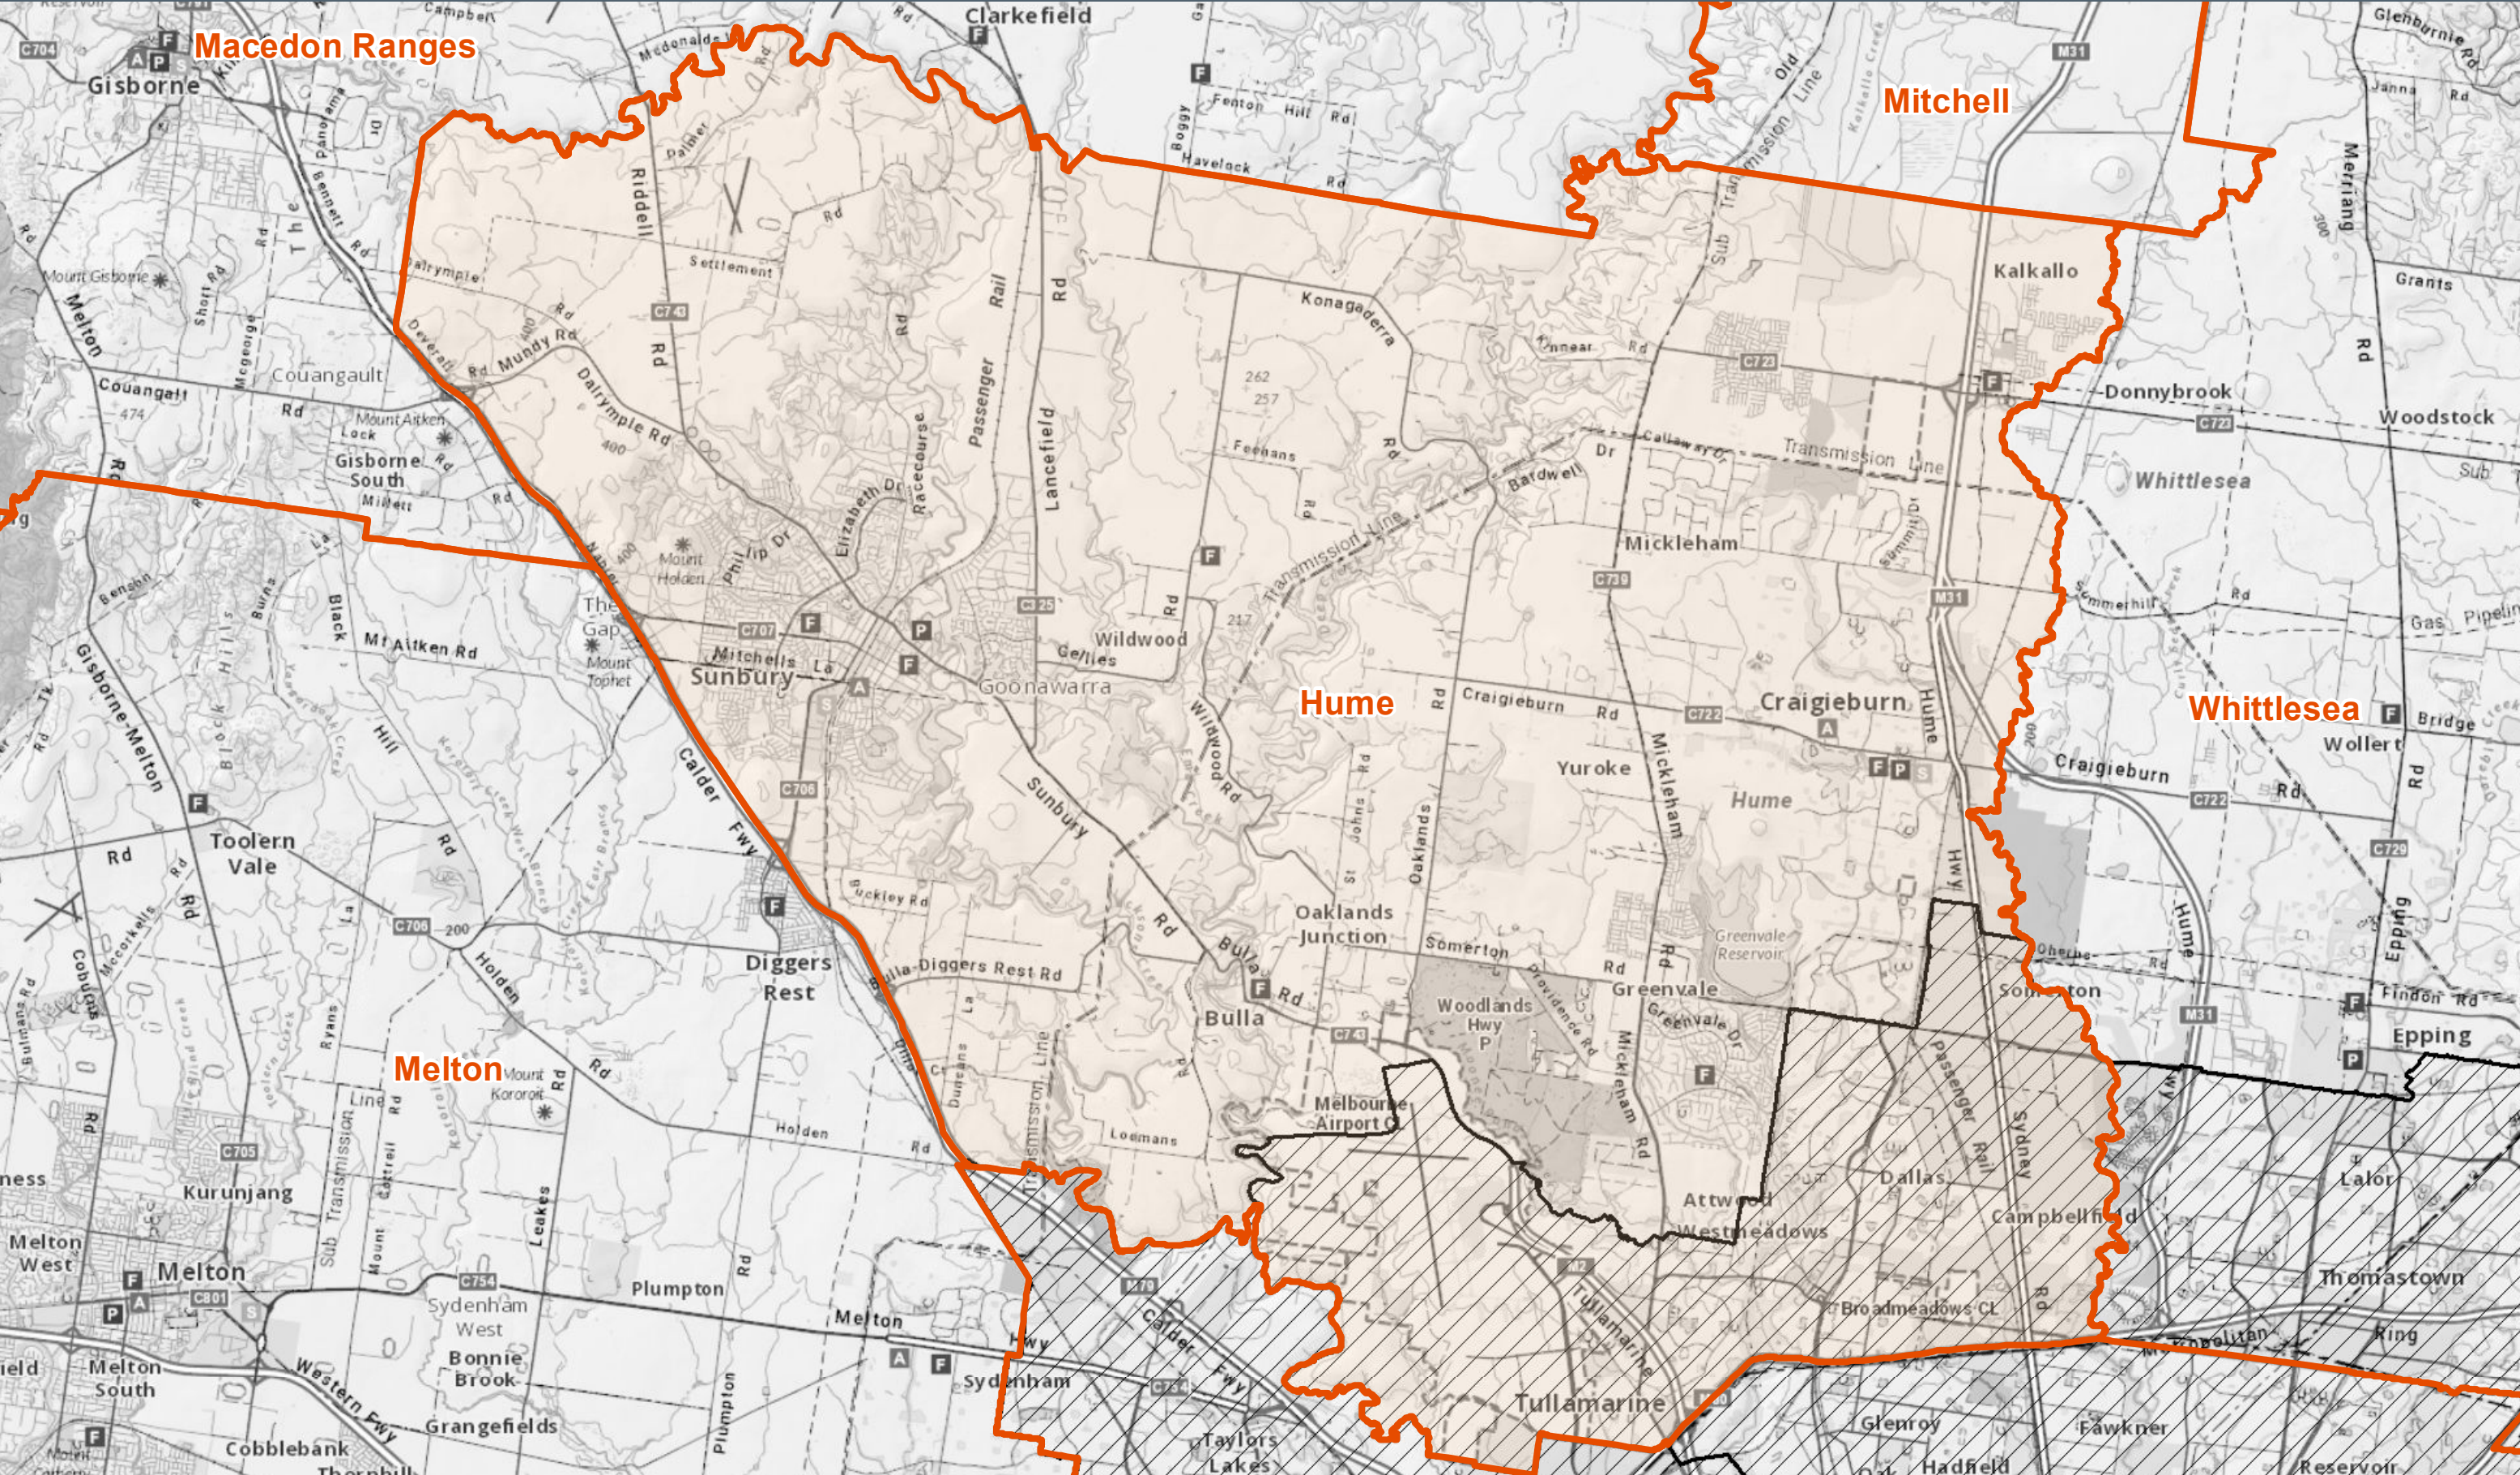

# Fire Danger Period Areas - Hume

**Disclaimer:**  
 This map is a snapshot generated from Victorian Government data as well as data from various other sources. This does not guarantee that the publication is without flaw of any kind or is wholly appropriate for your particular purposes and therefore disclaims all liability for error, loss or damage which may arise from reliance upon it. All persons accessing this information should make appropriate enquiries to assess the currency of the data.

**Explanation:** Some municipalities (shire or council) overlap with the former Metropolitan Fire District (MFD) as at 30 June 2020. Fire Danger Period Restrictions do not apply in the former MFD. This map helps understand where these overlaps are.

**Legend**

- Fire Danger Period Areas
- Restrictions do not apply (former MFD)

Job ID: 20201013000 / BIP-1357  
 Date Prepared: 26/10/2020