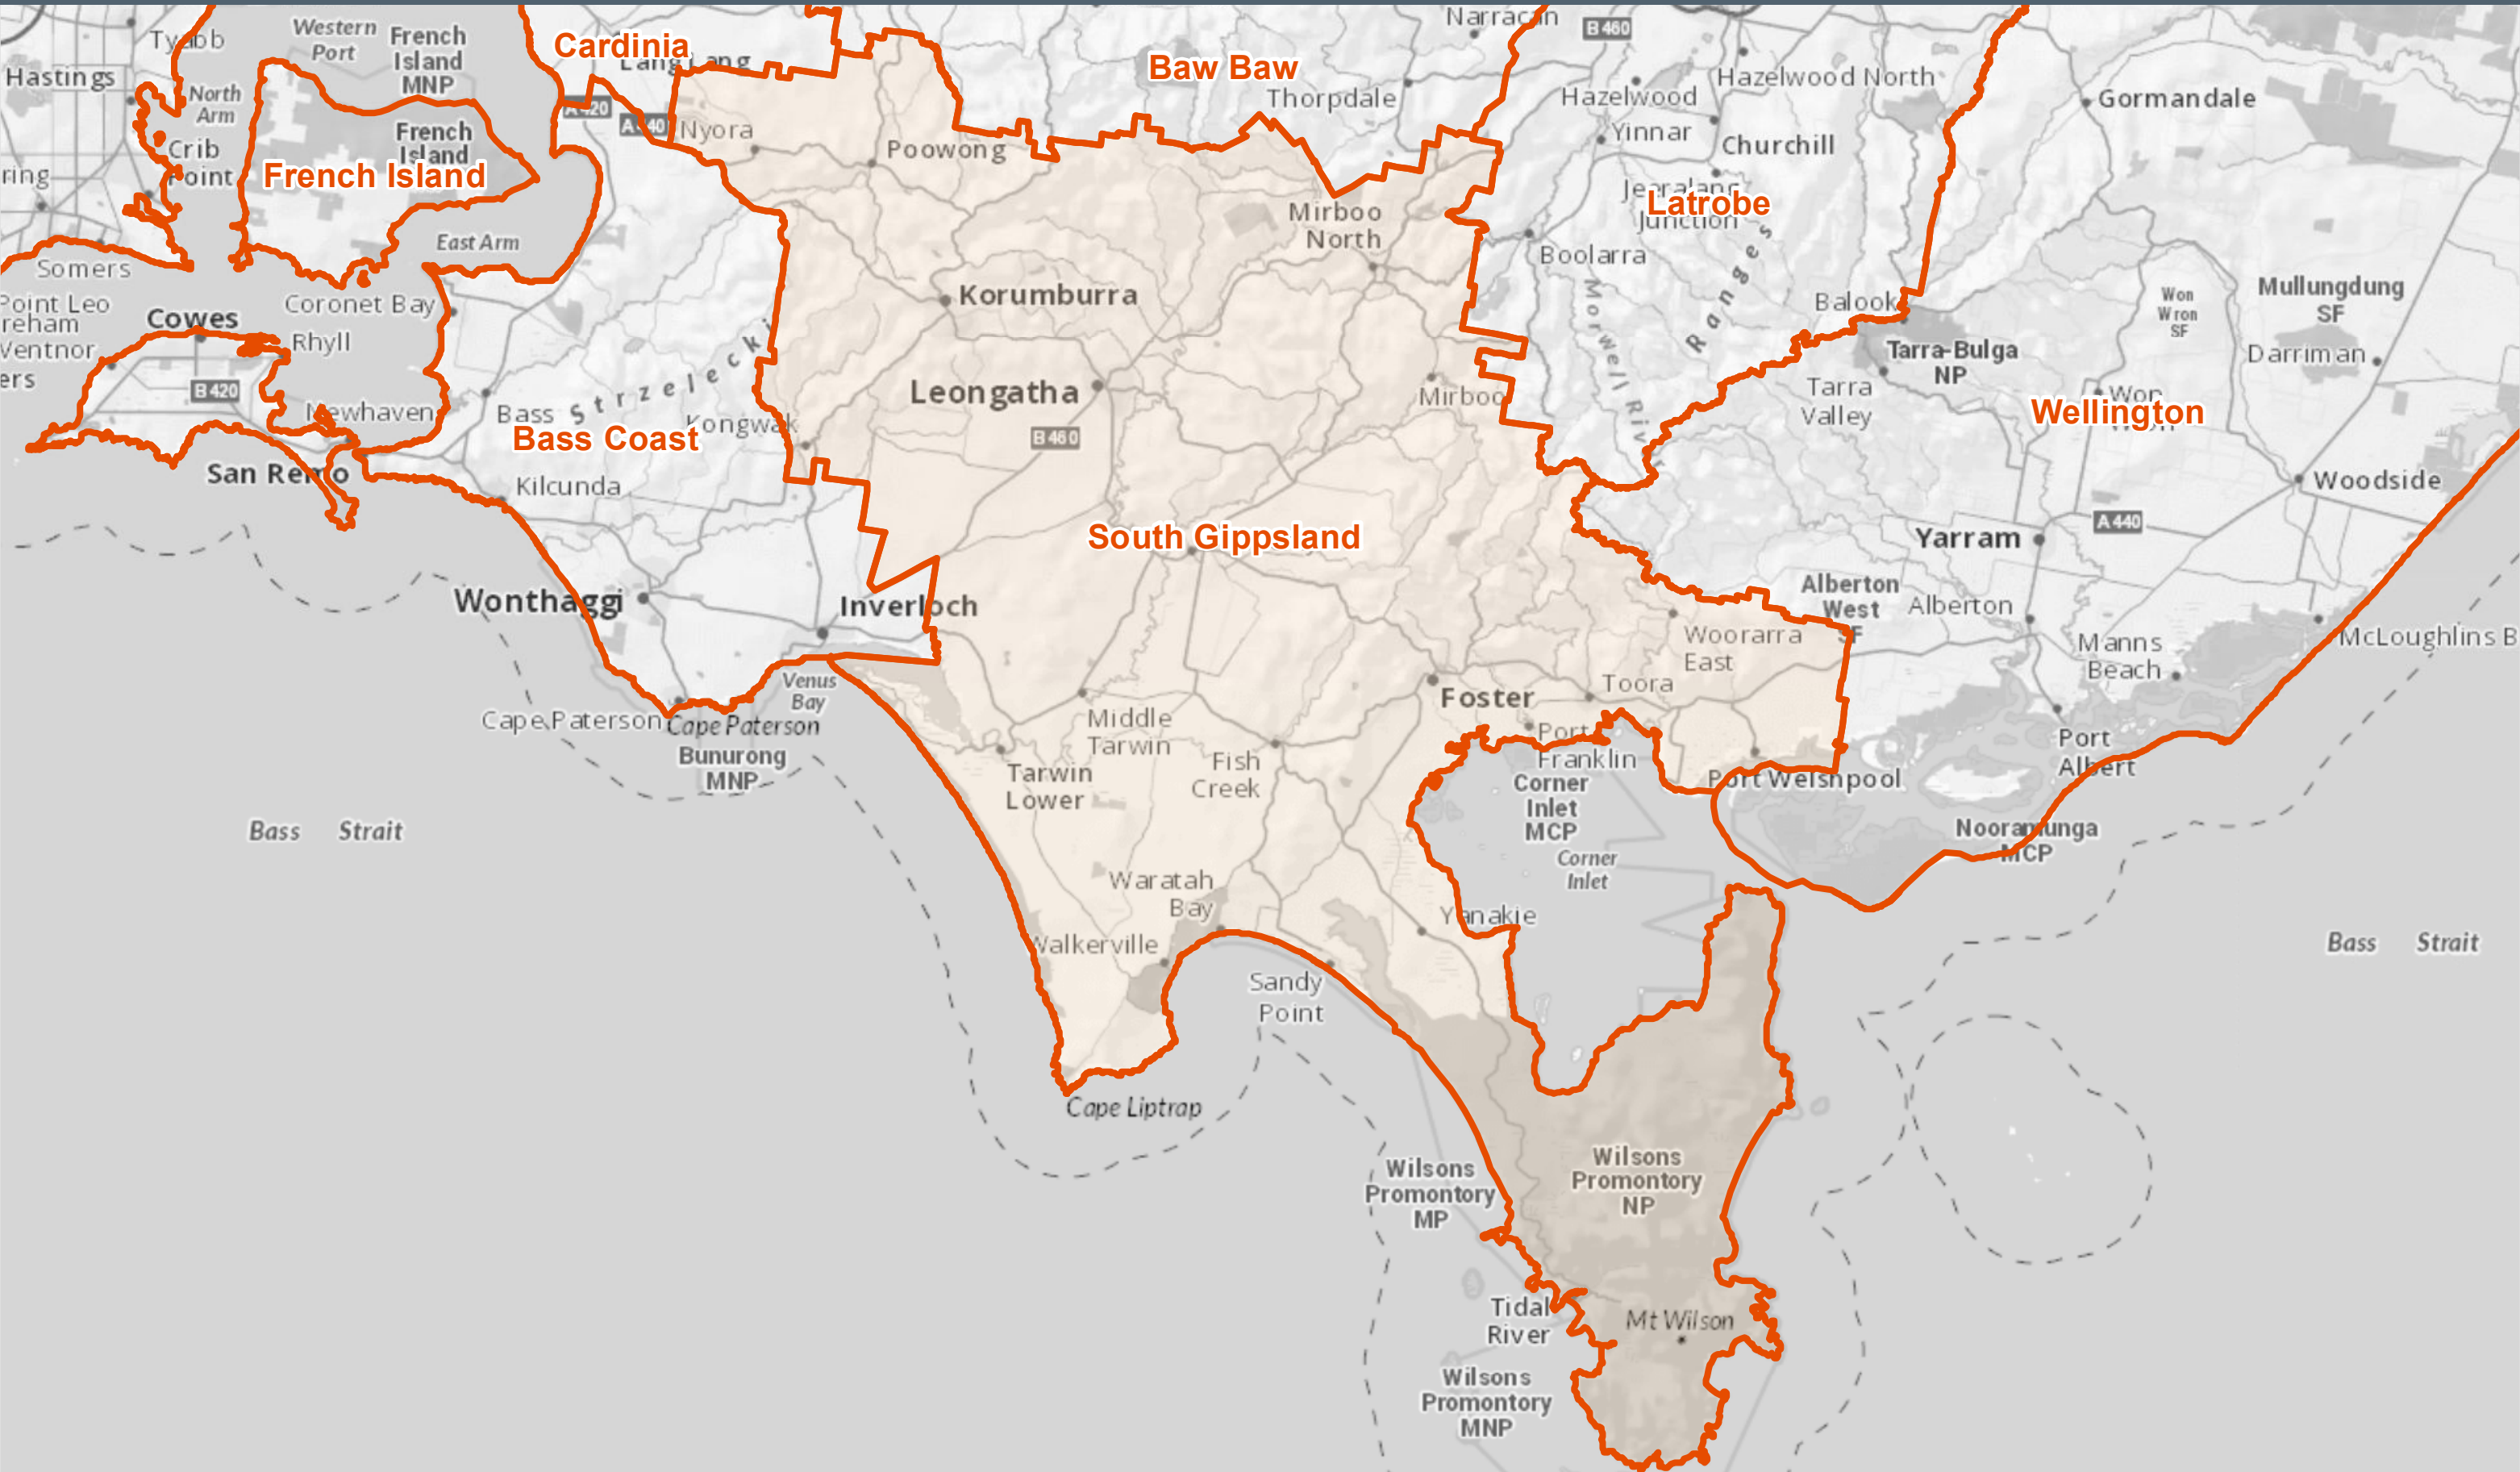

Fire Danger Period Areas - South Gippsland

Disclaimer: This map is a snapshot generated from Victorian Government data as well as data from various other sources. This does not guarantee that the publication is without flaw of any kind or is wholly appropriate for your particular purposes and therefore disclaims all liability for error, loss or damage which may arise from reliance upon it. All persons accessing this information should make appropriate enquiries to assess the currency of the data.

Explanation: Some municipalities (shire or council) are split into smaller areas for Fire Danger Period Declarations. This map helps understand where these splits are.

Job ID: 20201013000 / BIP-1357
Date Prepared: 26/10/2020

Legend

Fire Danger Period Areas