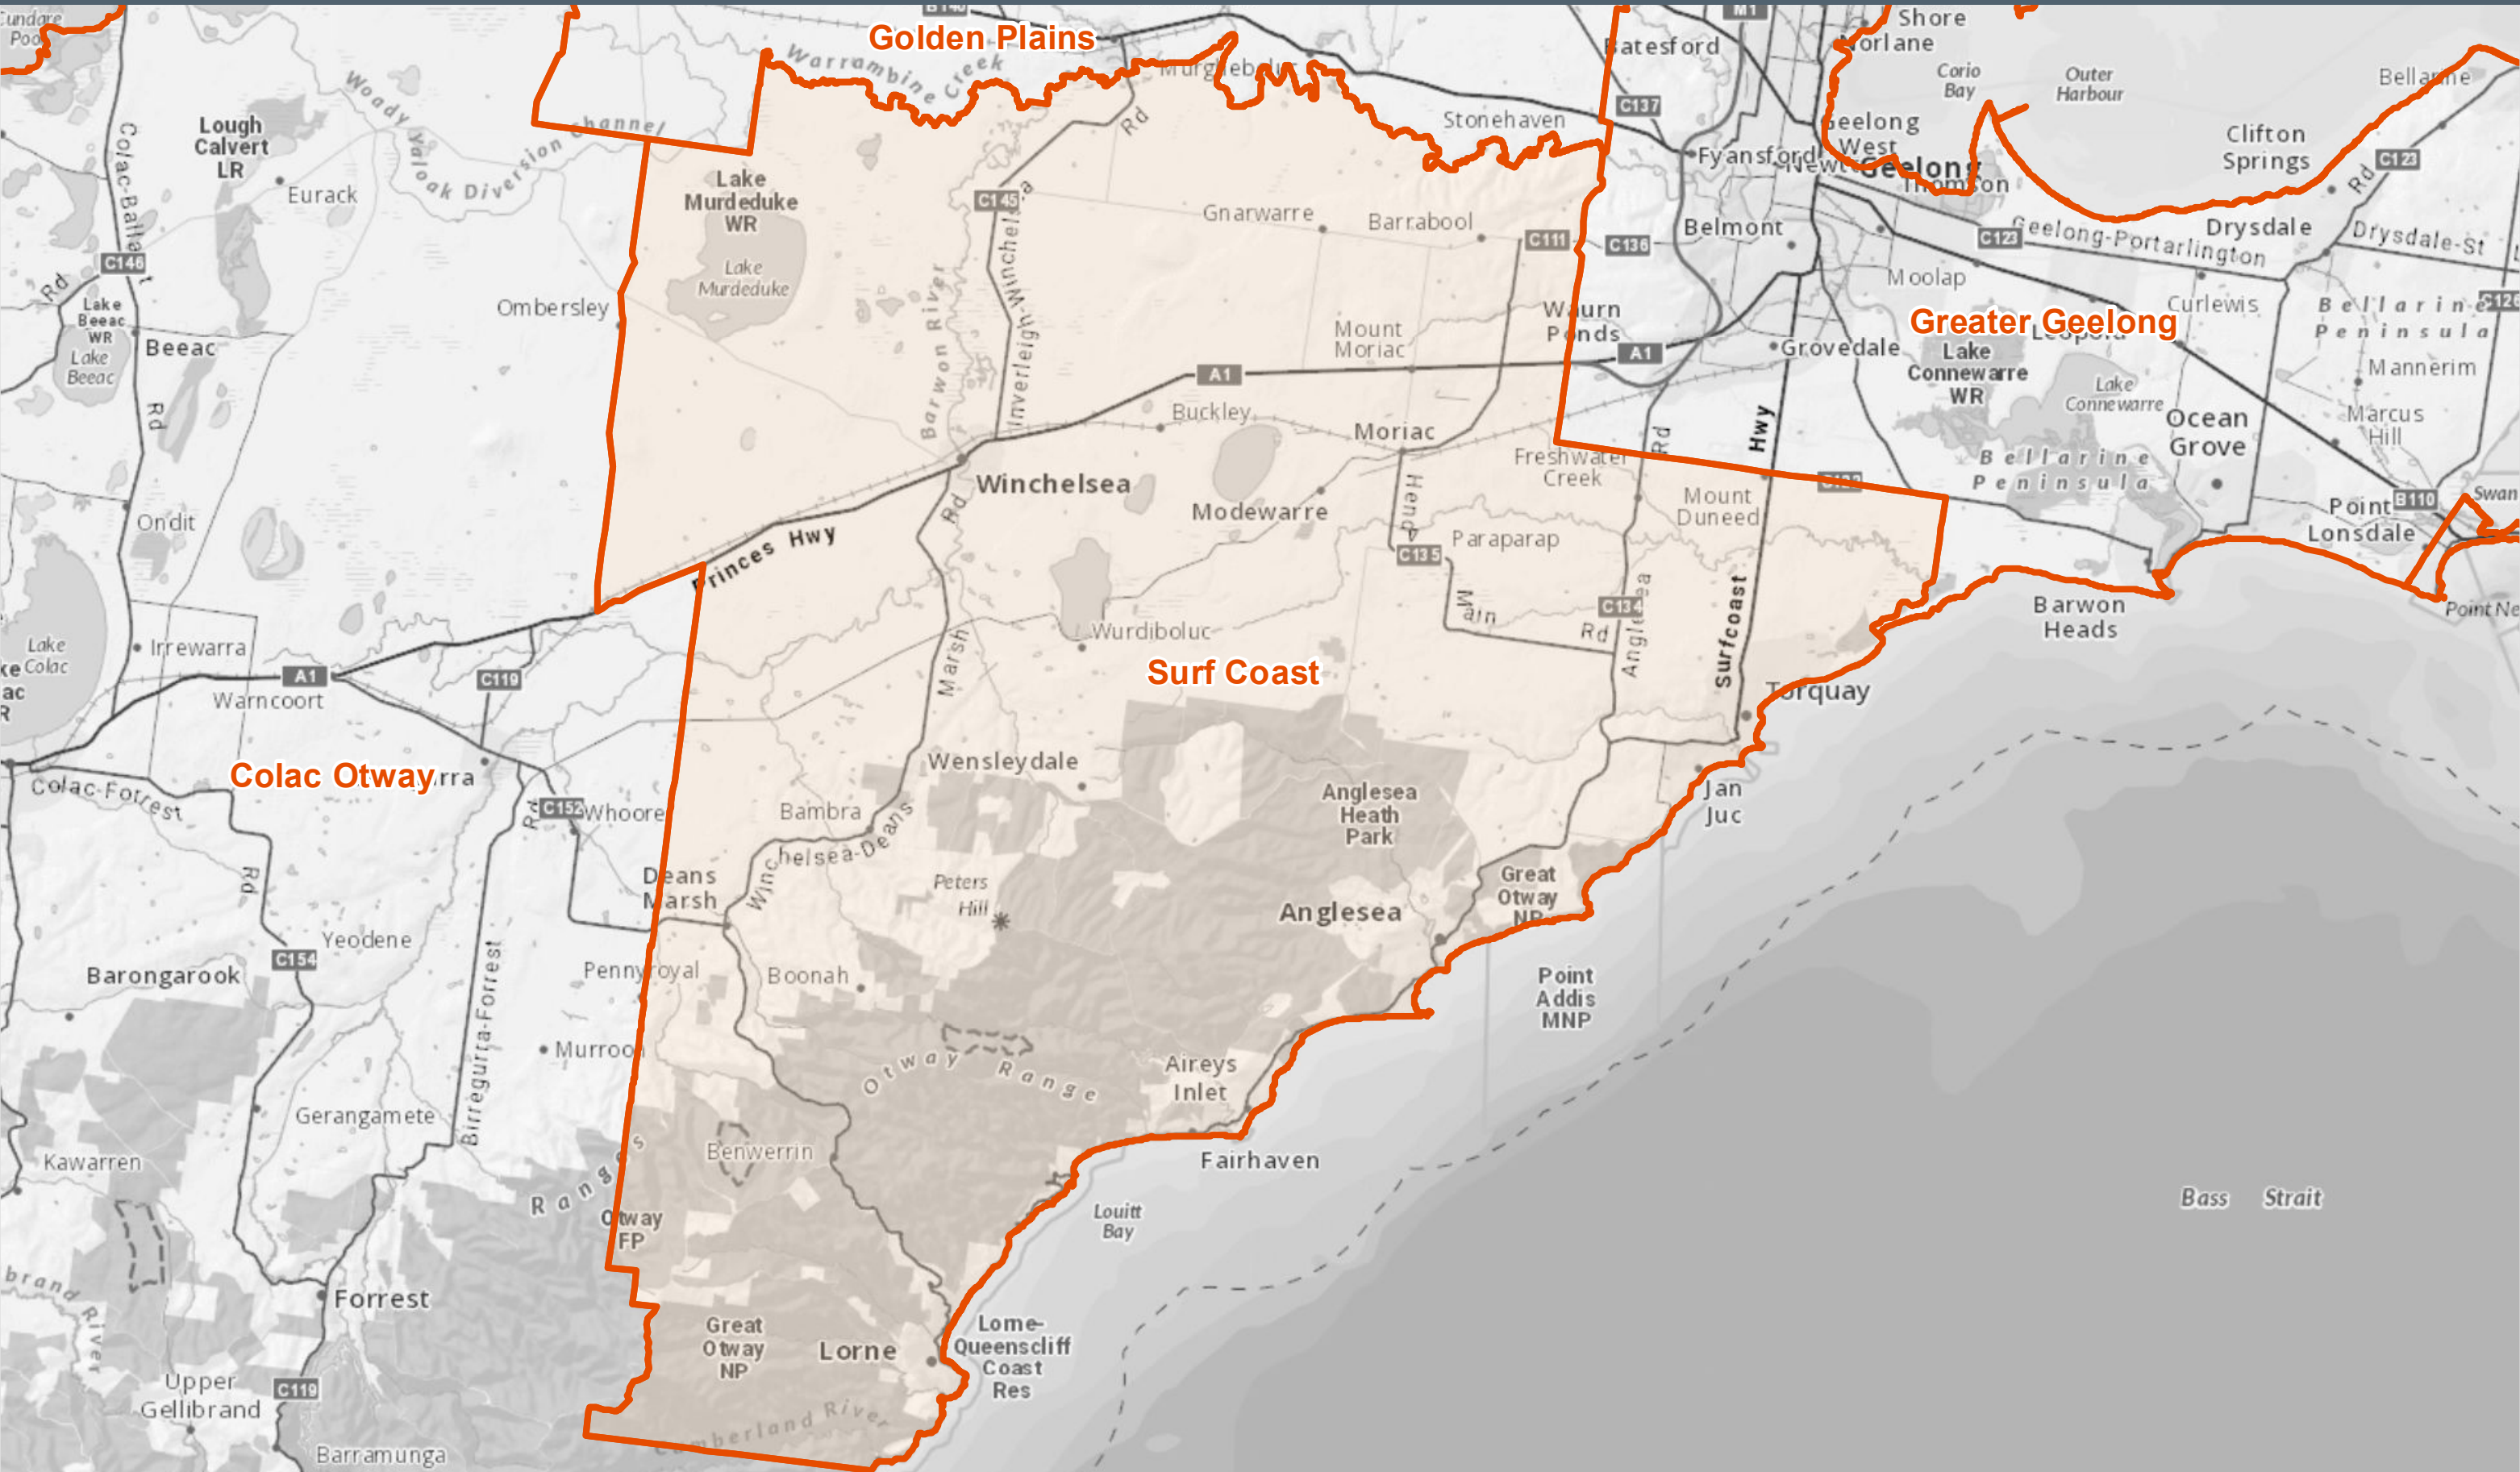

Fire Danger Period Areas - Surf Coast

Disclaimer: This map is a snapshot generated from Victorian Government data as well as data from various other sources. This does not guarantee that the publication is without flaw of any kind or is wholly appropriate for your particular purposes and therefore disclaims all liability for error, loss or damage which may arise from reliance upon it. All persons accessing this information should make appropriate enquiries to assess the currency of the data.

Explanation: Some municipalities (shire or council) are split into smaller areas for Fire Danger Period Declarations. This map helps understand where these splits are.

Job ID: 20201013000 / BIP-1357
Date Prepared: 26/10/2020

Legend

 Fire Danger Period Areas