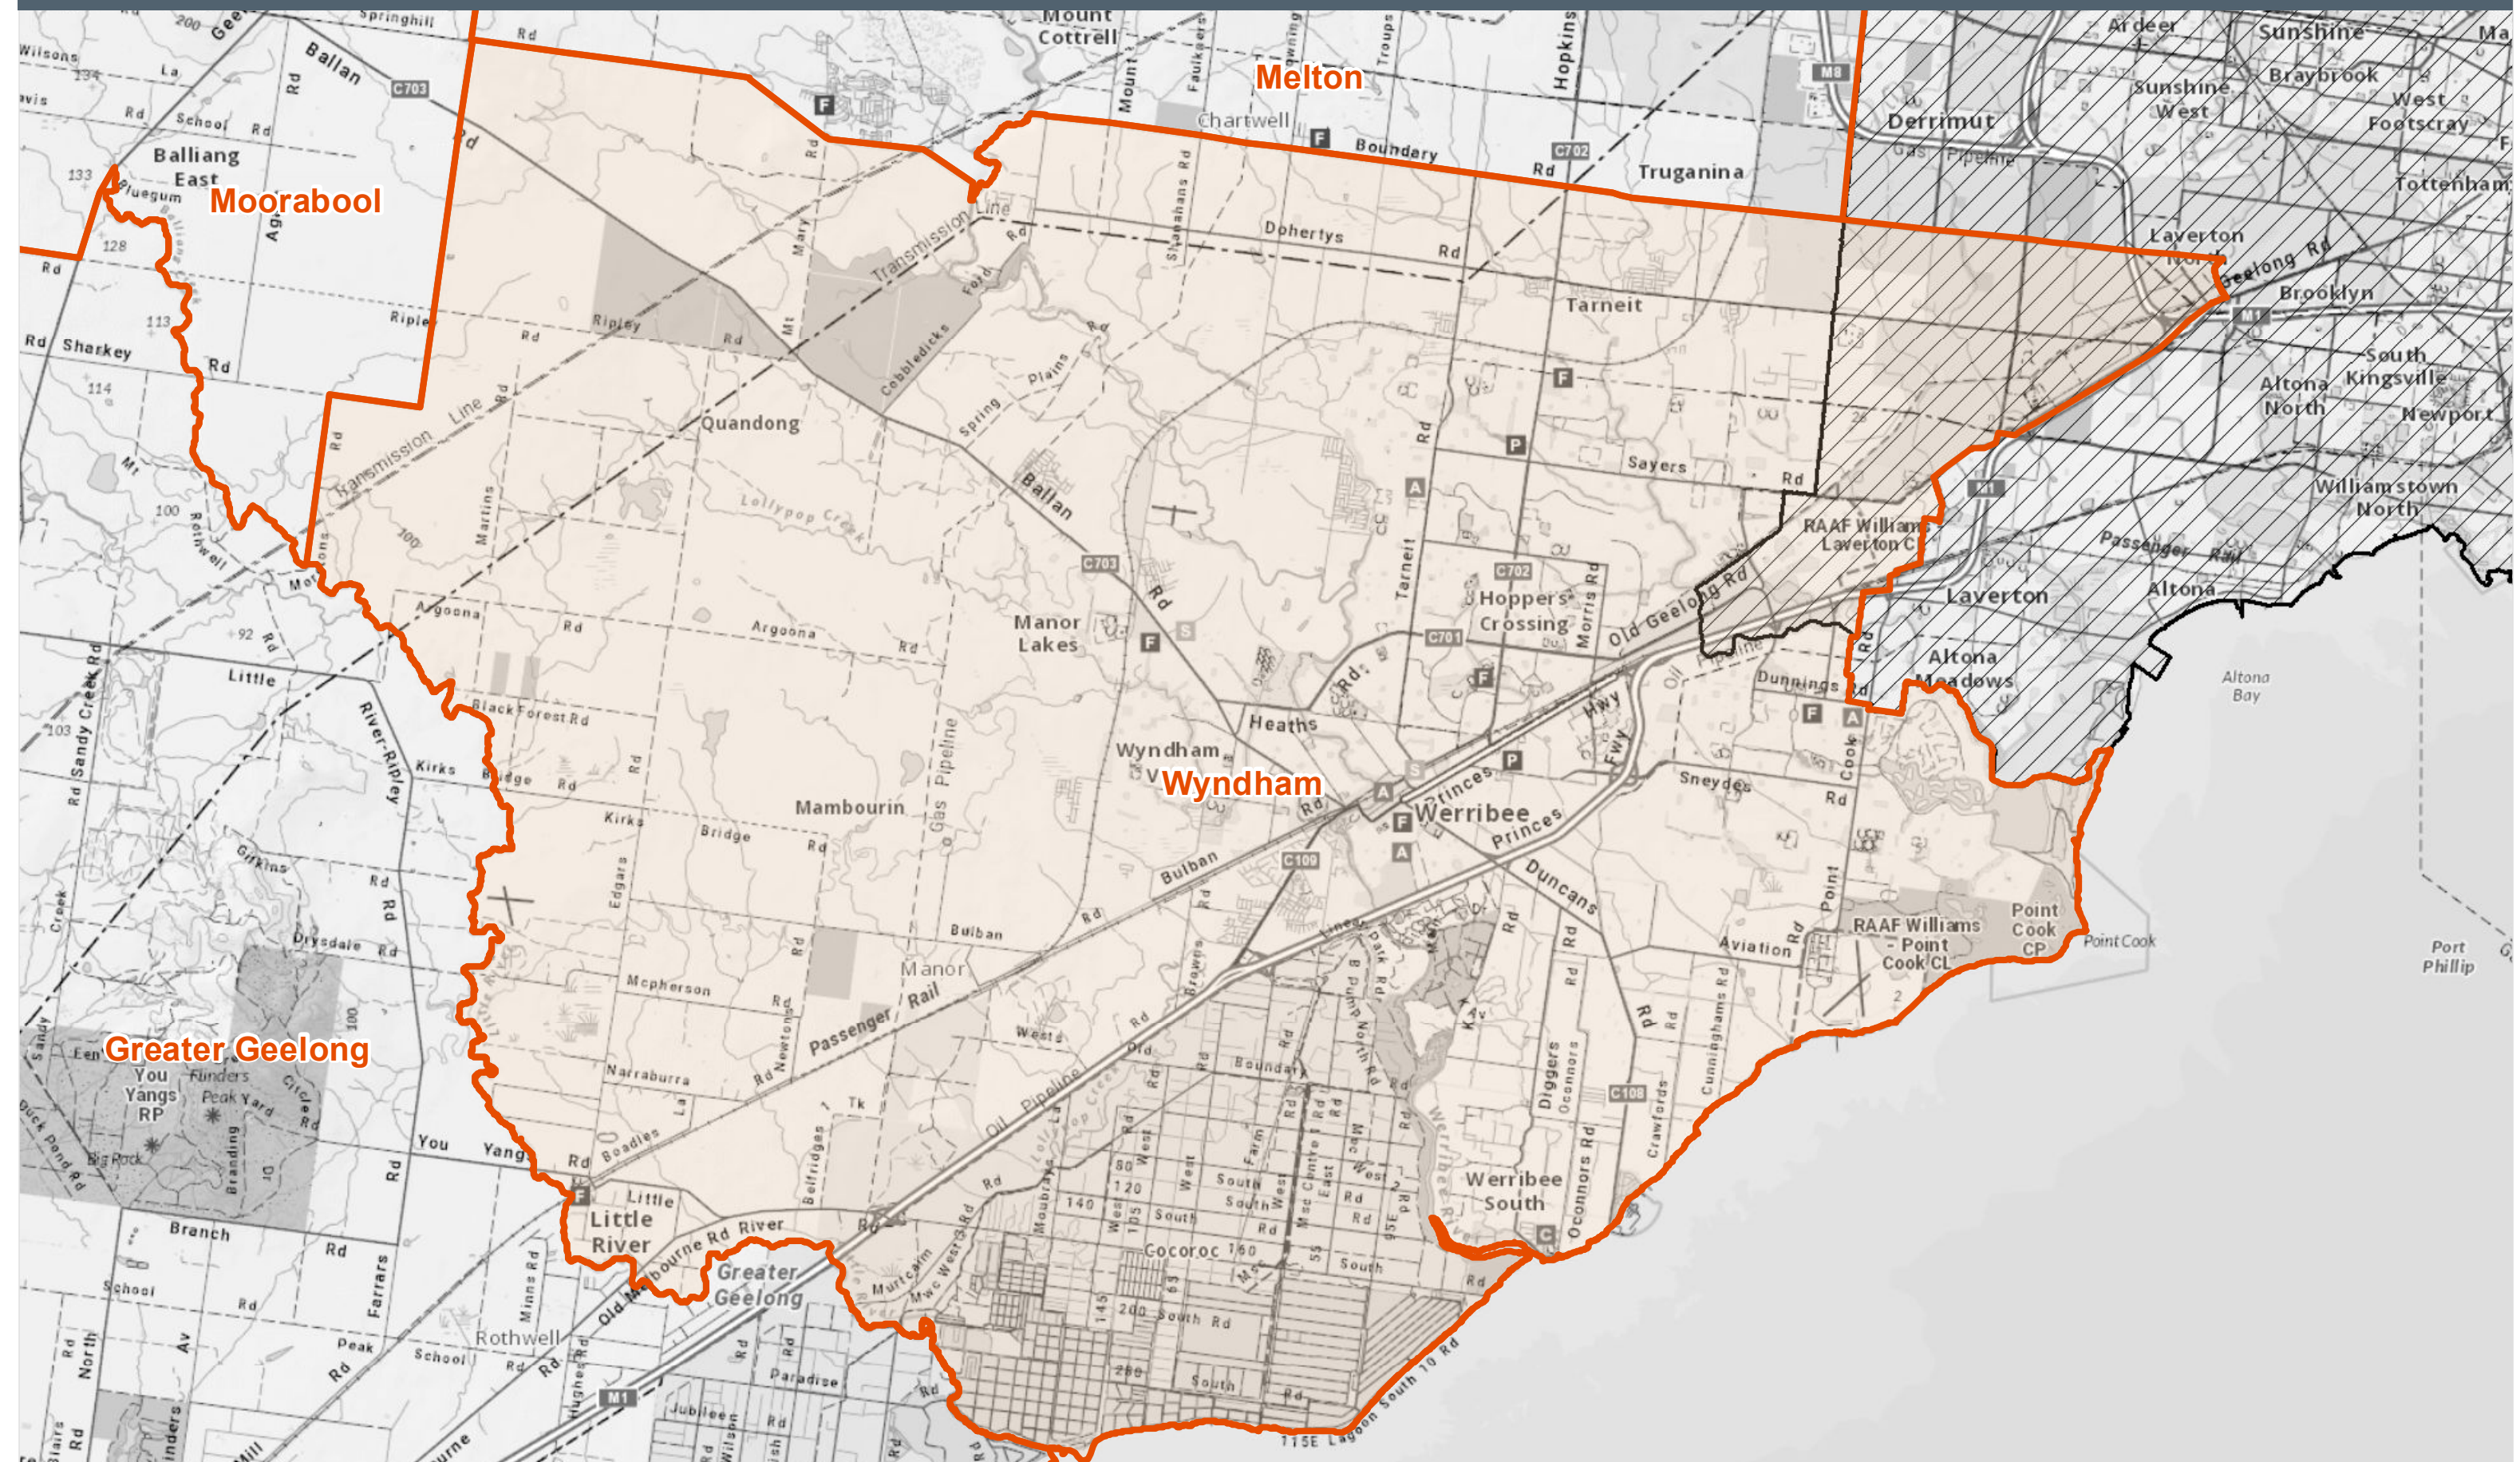

Fire Danger Period Areas - Wyndham

Disclaimer:
 This map is a snapshot generated from Victorian Government data as well as data from various other sources. This does not guarantee that the publication is without flaw of any kind or is wholly appropriate for your particular purposes and therefore disclaims all liability for error, loss or damage which may arise from reliance upon it. All persons accessing this information should make appropriate enquiries to assess the currency of the data.

Explanation: Some municipalities (shire or council) overlap with the former Metropolitan Fire District (MFD) as at 30 June 2020. Fire Danger Period Restrictions do not apply in the former MFD. This map helps understand where these overlaps are.